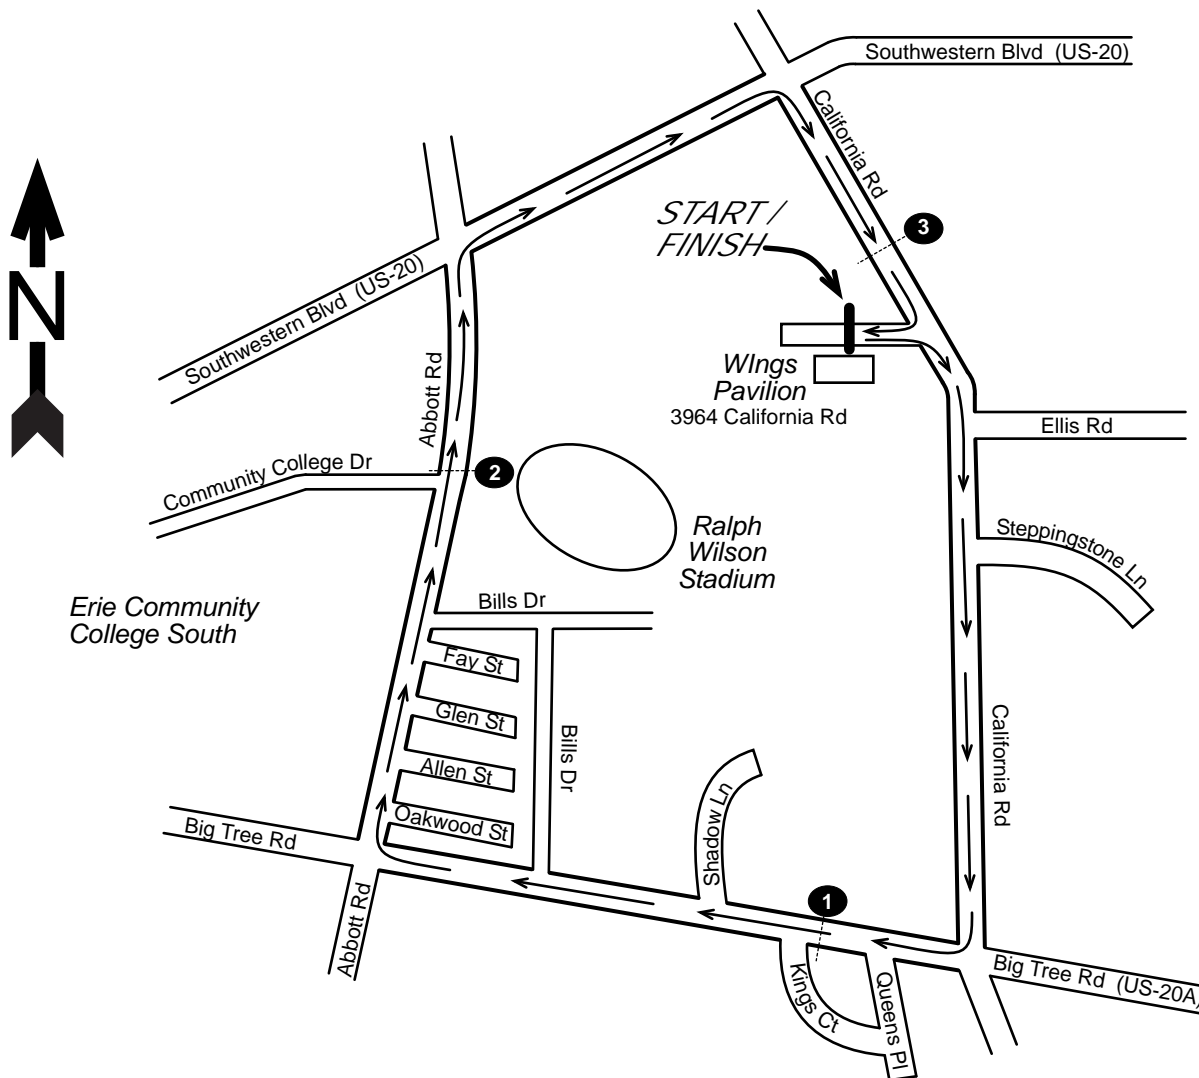

Wings Pavilion 5K

Orchard Park, NY

Measured by Jeff John
BuffaloRunners.com
September 13, 2013

Distance: 5Km
Calibration: NY12130JG

Mile Splits

- START** 220 feet into the Wings Pavilion driveway, 8 feet east of the main pavilion structure.
- 1 MILE** 5490 Big Tree Rd and 35 feet before (east of) Pole # NYT 371, and before Kings Ct.
- 2 MILE** On Abbott Rd in line with the north edge of Community College Dr and 24 feet before (south of) Pole # NYSEG 826 / 90.
- 3 MILE** At 3490 California Rd, mid-driveway.
- FINISH** Same as start.

START and FINISH Detail