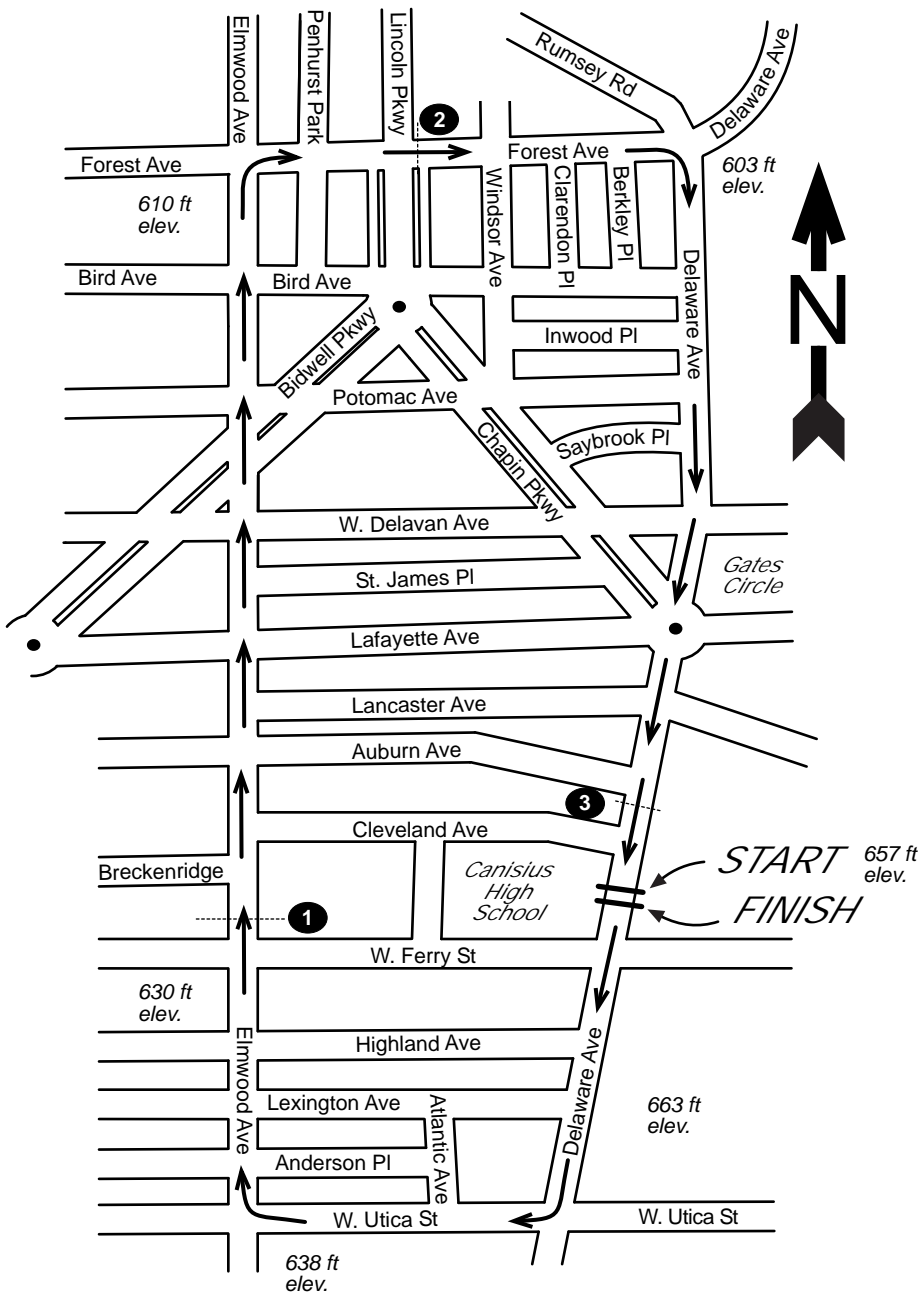

Chilly Challenge 5K

Buffalo, NY

Measured by Jeff John
October 16, 2012

Calibration Course: Laborers Way

Mile Splits

START In front of Canisius H.S. at 1180 Delaware Ave, exactly at center of pole # 1180.

1 MILE Near 683 Elmwood Ave, north of W. Ferry St, 56 feet before pole # 693.

2 MILE On Forest Ave in intersection with Lincoln Pkwy, 2 feet before pole # 48.

3 MILE On Delaware Ave, near 1244 Delaware Ave, 30 feet south of Auburn St and 15 feet past the mail box.

FINISH In front of Canisius H.S. at 1180 Delaware Ave, and 26 feet past pole # 1180 and 2 feet before the steel drainage grate.

Start / Finish Detail