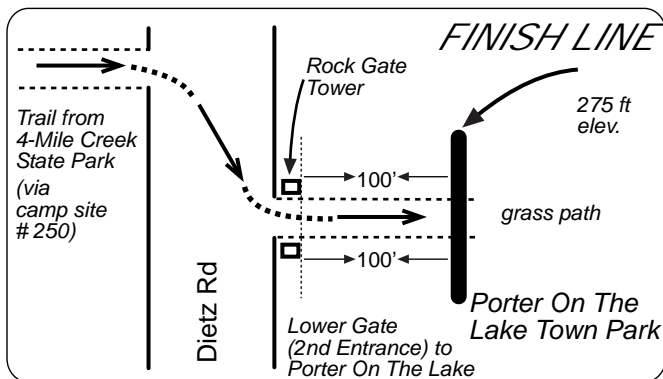

Mighty Niagara Half Marathon

Lewiston to Youngstown, New York

Measured by Jeff John
September 7, 2012

Runners may have use of entire road surface.
Calibration course: Fort Niagara State Park 1000 ft.

Route Overview

Start Area Detail

Finish Area Detail

Fort Niagara State Park Detail

Kilo Splits

- 5K** ----- 4509 River Rd, 53' before Pole # NG-319
- 10K** --- 990 River Rd, 20' before Pole # NM-990.
- 15K** --- On Lake Rd, past entrance to Fort Niagara, and 103' past Pole # 214
- 20K** --- On 2-Loop Dr in the 4-Mile Creek State Park and 18' before the east edge of the Park Store.