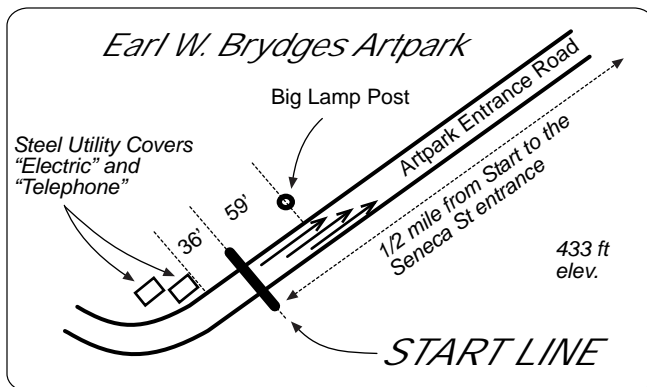

Mighty Niagara Half Marathon

Lewiston to Youngstown, New York

Measured by Jeff John
September 7, 2012

Runners may have use of entire road surface.
Calibration course: Fort Niagara State Park 1000 ft.

Route Overview

Start Area Detail

Finish Area Detail

Fort Niagara State Park Detail

Kilo Splits

- 5K** ----- 4509 River Rd, 53' before Pole # NG-319
- 10K** --- 990 River Rd, 20' before Pole # NM-990.
- 15K** --- On Lake Rd, past entrance to Fort Niagara, and 103' past Pole # 214
- 20K** --- On 2-Loop Dr in the 4-Mile Creek State Park and 18' before the east edge of the Park Store.