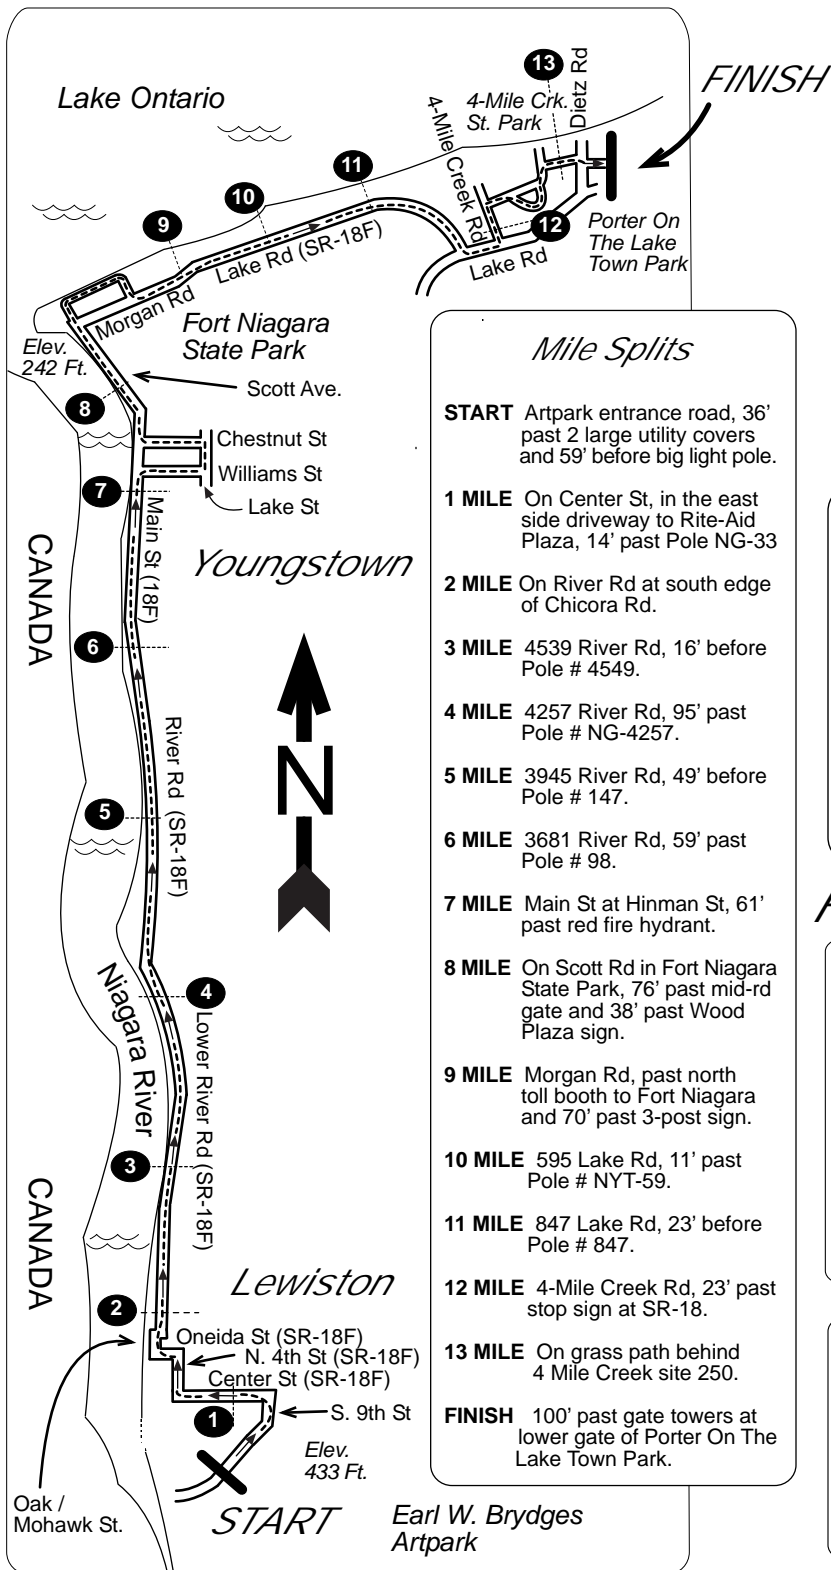

Mighty Niagara Half Marathon

Lewiston to Youngstown, New York

Measured by Jeff John
September 7, 2012

Runners may have use of entire road surface.
Calibration course: Fort Niagara State Park 1000 ft.

Route Overview

Start Area Detail

Finish Area Detail

Fort Niagara State Park Detail

Kilo Splits

- 5K** ----- 4509 River Rd, 53' before Pole # NG-319
- 10K** --- 990 River Rd, 20' before Pole # NM-990.
- 15K** --- On Lake Rd, past entrance to Fort Niagara, and 103' past Pole # 214
- 20K** --- On 2-Loop Dr in the 4-Mile Creek State Park and 18' before the east edge of the Park Store.