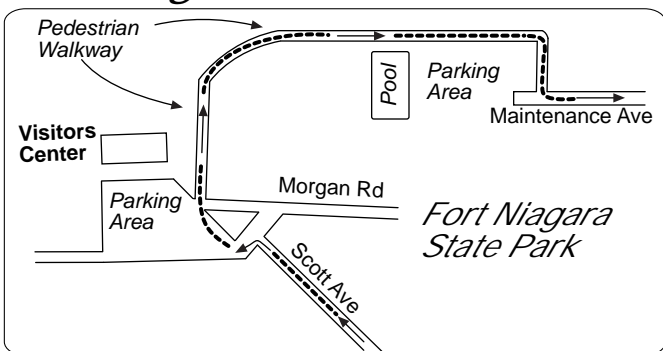

Mighty Niagara Half Marathon

Lewiston to Youngstown, New York

Measured by Jeff John
September 7, 2012

Runners may have use of entire road surface.
Calibration course: Fort Niagara State Park 1000 ft.

Route Overview

Start Area Detail

Finish Area Detail

Fort Niagara State Park Detail

Kilo Splits

- 5K** ----- 4509 River Rd, 53' before Pole # NG-319
- 10K** --- 990 River Rd, 20' before Pole # NM-990.
- 15K** --- On Lake Rd, past entrance to Fort Niagara, and 103' past Pole # 214
- 20K** --- On 2-Loop Dr in the 4-Mile Creek State Park and 18' before the east edge of the Park Store.