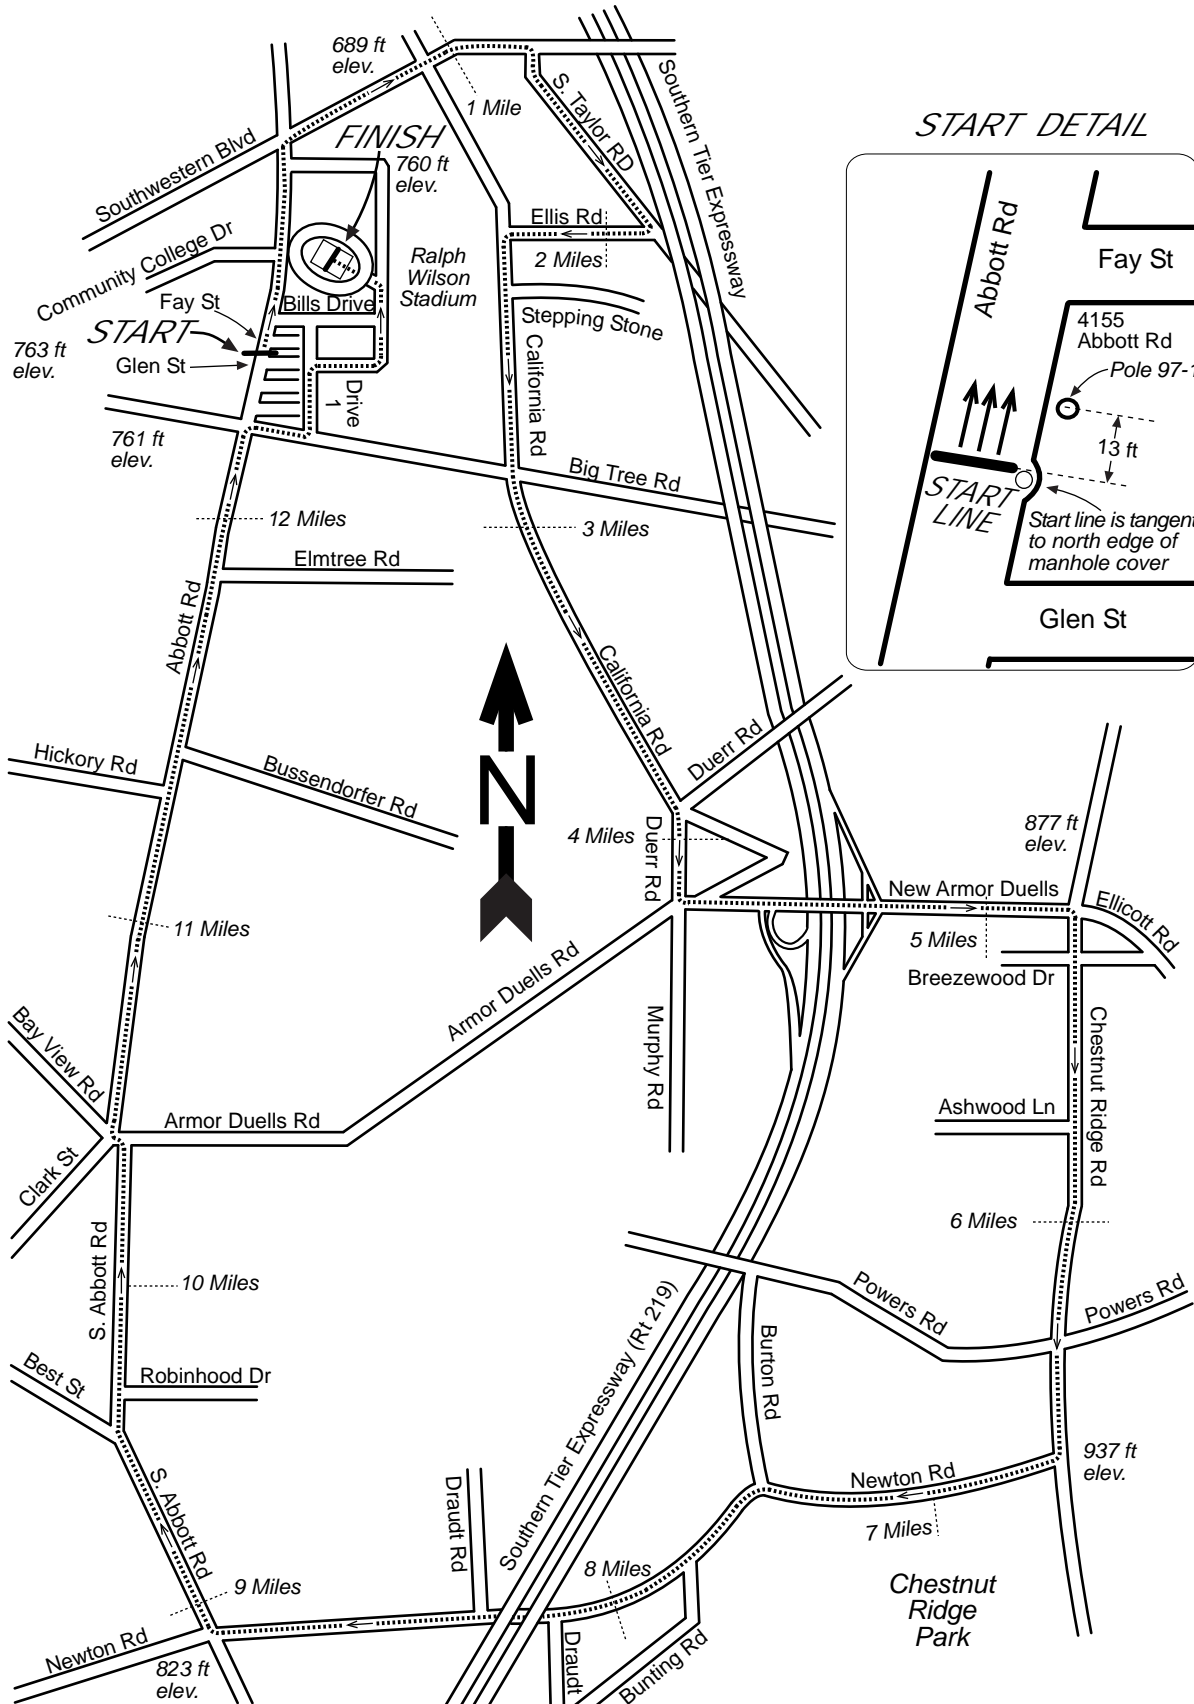

Orchard Park - Stadium Finish Half Marathon

Orchard Park, NY

Measured on: June 13, 2012
 Measured By: Jeff John
 Calibration course: NY06033JG
 BuffaloRunners.com

START DETAIL

MILE SPLITS

- START** At 4155 Abbott Rd
13 ft before pole NYSEG 97-1, before Fay St and after Glen St.
- 1 Mile** On Southwestern Blvd, past California Rd, 4 ft past pole NYSEG 893 / 39-7.
- 2 Mile** On Ellis Rd, 56' 5" past pole NYSEG 5.
- 3 Mile** Before 4388 California Rd, 17 ft before pole NYSEG 86.
- 4 Mile** 4835 Duerr Rd, mid-driveway.
- 5 Mile** On New Armor - Duells Rd, 334 ft past big overhead sign #51017 "North 219 Only"
- 6 Mile** 5401 Chestnut Ridge Rd (rt 277), 10 ft past pole NYSEG 346.
- 7 Mile** 6285 Newton Rd, 62 ft before driveway.
- 8 Mile** On Newton Rd, before the 219 overpass 50' before unpaved dw.
- 9 Mile** On S. Abbot Rd, 106 ft past Newton Rd, 58 ft past pole NYSEG 50-1.
- 10-Mile** before 5573 Abbott Rd, 53 ft past pole NYSEG 224A.
- 11 Mile** before 4998 Abbott Rd.
- 12 Mile** near 4417 Abbott Rd, 30 feet past pole NYSEG 127.
- 13 Mile** at outer entrance of the stadium tunnel.
- FINISH** at the 50-yard line of the football field in the Buffalo Bills Ralph Wilson Stadium.