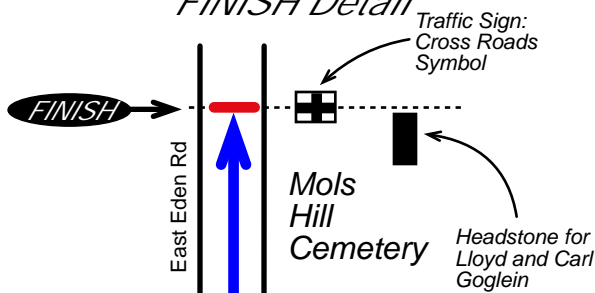

FINISH Detail