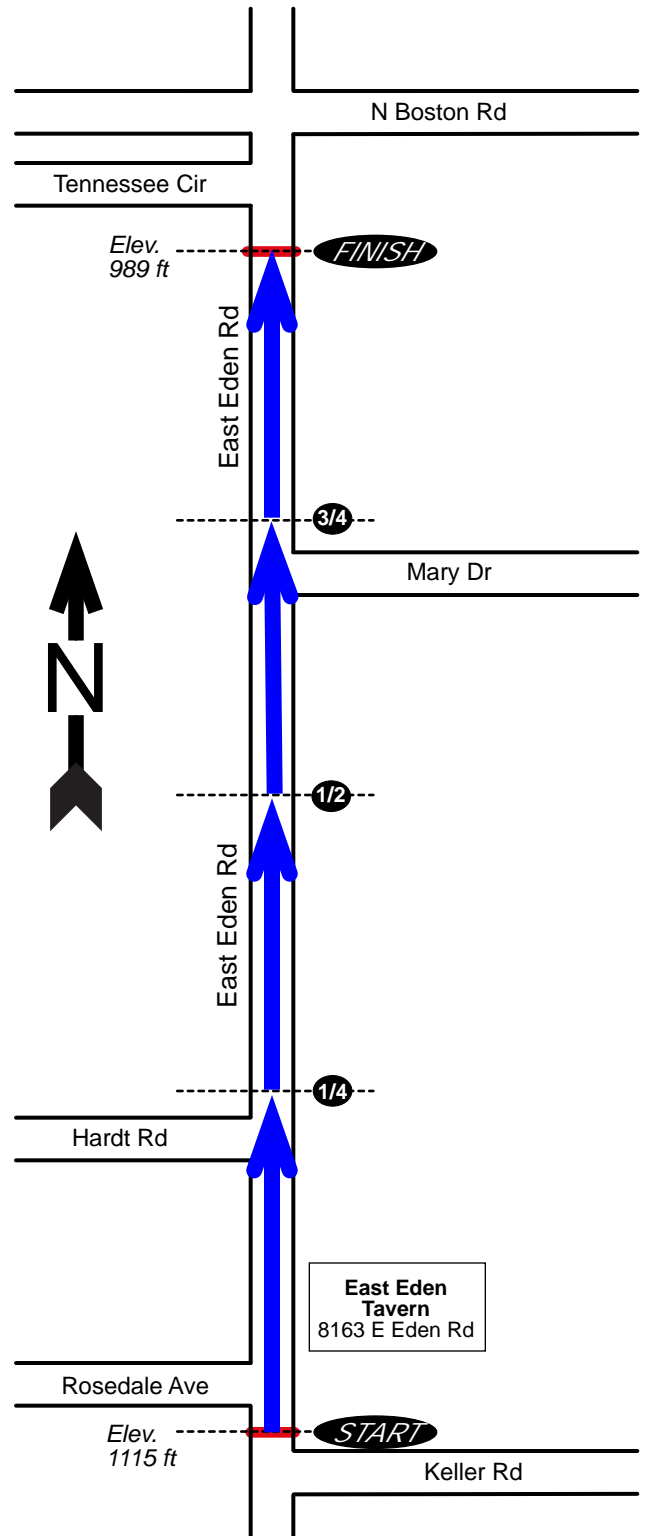

# East Eden Mile

## Eden, NY

USATF Certificate  
**NY23020JJ**  
 Effective: 6/22/2023  
 Through: 12/31/2033

Course Distance:	1 MILE
Date Measured:	June 21, 2023
Measured By:	Jeff John, <i>BuffaloRunners.com</i>
Calibration Course:	NY16011JJ, ECCN
Notes:	This course was measured using the full width of the road and the Shortest Possible Route (SPR).

### START, FINISH, and Splits Locations

- START** GPS: 42.66396, -78.82749  
 8165 E Eden Rd at Mailbox, and 35' south of Power Pole # NM 304, and 67' north of Keller Rd.
- 1/4 MILE** GPS: 42.66760, -78.82746  
 8039 E Eden Rd at north edge of driveway.
- 1/2 MILE** GPS: 42.67119, -78.82742  
 7909 E Eden Rd at south edge of driveway.
- 3/4 MILE** GPS: 42.67479, -78.82739  
 North of 7781 E Eden Rd and 10 feet north of Pole # NYT 53.
- FINISH** GPS: 42.67840, -78.82742  
 Adjacent the Mols Hill Cemetery and exactly at the Cross Roads sign, and in-line with left (north) edge of grave marker for Lloyd and Carl GOGLEIN.