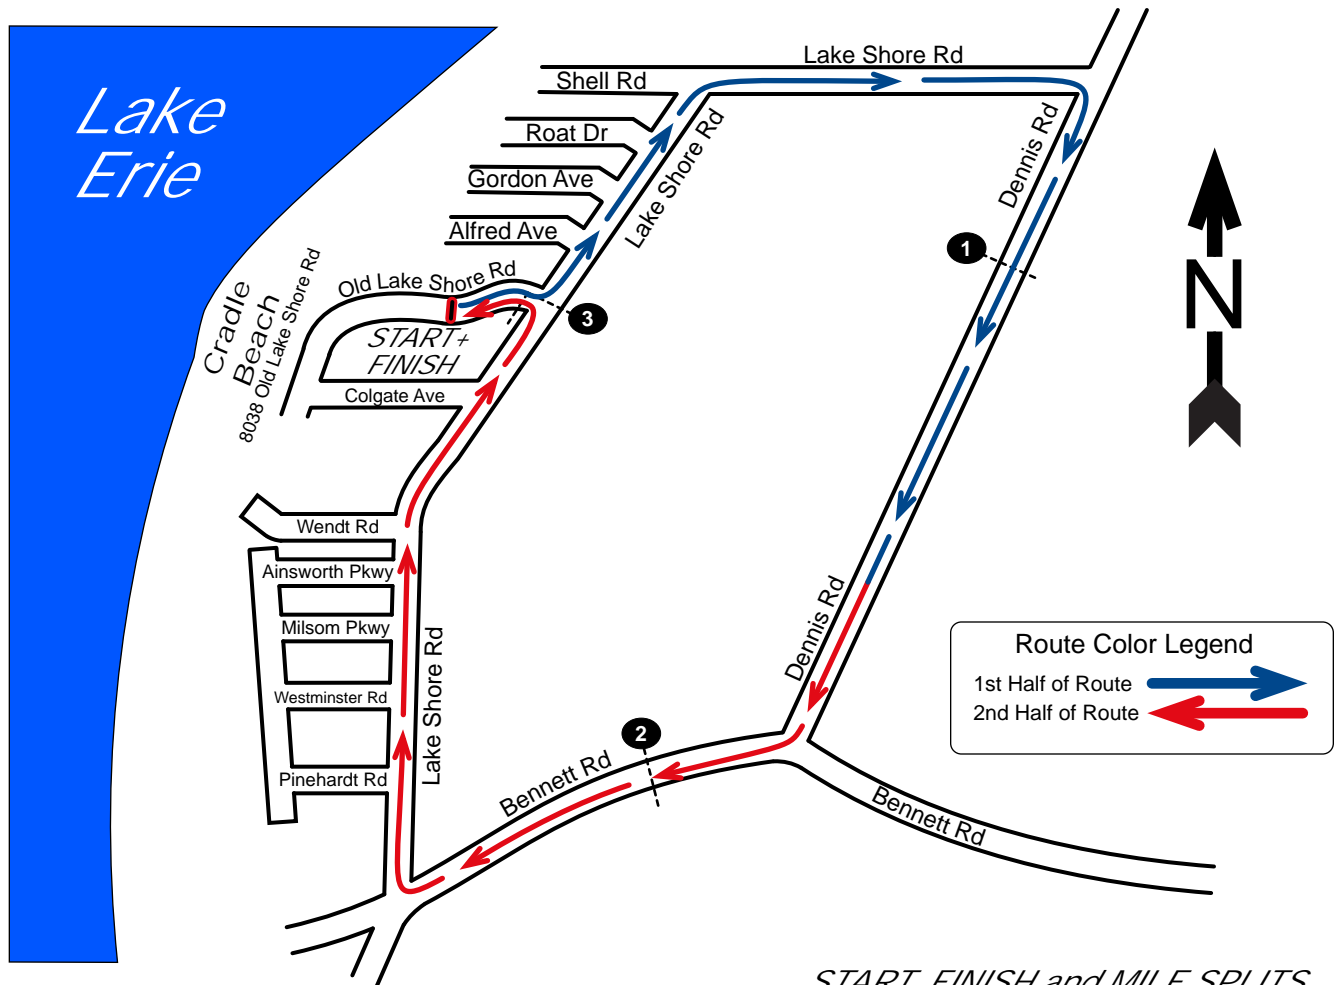

Cradle Beach Penguin Run 5K

Angola, NY

USATF Certificate
NY23001JJ
 Effective: 1/25/2023
 Through: 12/31/2033

Course Distance:	5 Km
Date Measured:	January 22, 2023
Measured By:	Jeff John, <i>BuffaloRunners.com</i>
Calibration Course:	NY15018JJ, Eagle Drive 1000, Angola
Notes:	Map not to scale. This course was measured using the full width of the road and the Shortest Possible Route (SPR).

START, FINISH and MILE SPLITS

START On Old Lake Shore Rd exactly at Utility Pole # NM 55-2 on the east-most lawn island of the Cradle Beach Visitor Parking on the north side of Old Lakeshore Rd. The pole is situated 53' west of an entrance to the parking area, and 53' east of an entrance.

1 MILE On Dennis Rd 220 meters south of intersection with Lakeshore Rd, 118 meters south of driveway at 7815 Dennis Rd, and 48 feet before (north of) hydrant, and 158 feet before (north of) Pole # NM 24.

2 MILE At 688 Bennett Rd and 24 feet past (west of) utility pole # NG 98.

3 MILE Near the intersection of Lakeshore Rd and Old Lakeshore Rd and exactly 4 feet before (east of) the overhead arch at the main entrance to the Cradle Beach property.