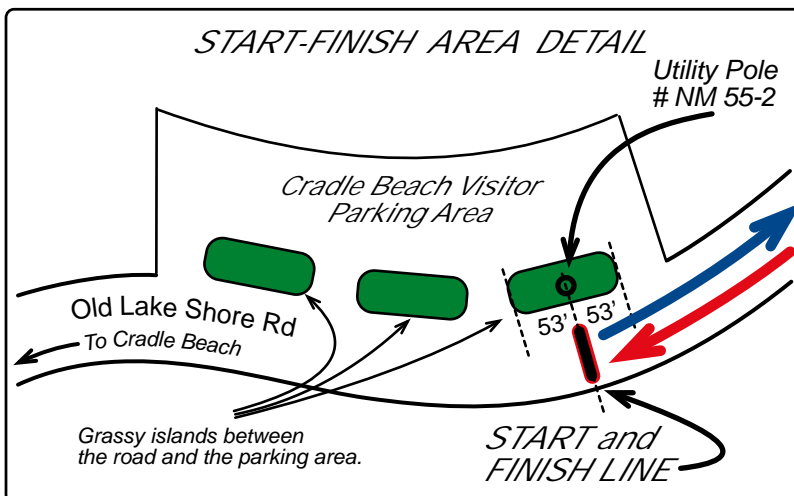

Cradle Beach Penguin Run 5K

Angola, NY

USATF Certificate
NY23001JJ
 Effective: 1/25/2023
 Through: 12/31/2033

Course Distance:	5 Km
Date Measured:	January 22, 2023
Measured By:	Jeff John, <i>BuffaloRunners.com</i>
Calibration Course:	NY15018JJ, Eagle Drive 1000, Angola
Notes:	Map not to scale. This course was measured using the full width of the road and the Shortest Possible Route (SPR).

START, FINISH and MILE SPLITS

START On Old Lake Shore Rd exactly at Utility Pole # NM 55-2 on the east-most lawn island of the Cradle Beach Visitor Parking on the north side of Old Lakeshore Rd. The pole is situated 53' west of an entrance to the parking area, and 53' east of an entrance.

2 MILE At 688 Bennett Rd and 24 feet past (west of) utility pole # NG 98.

3 MILE Near the intersection of Lakeshore Rd and Old Lakeshore Rd and exactly 4 feet before (east of) the overhead arch at the main entrance to the Cradle Beach property.

FINISH Exact same location as the start line.