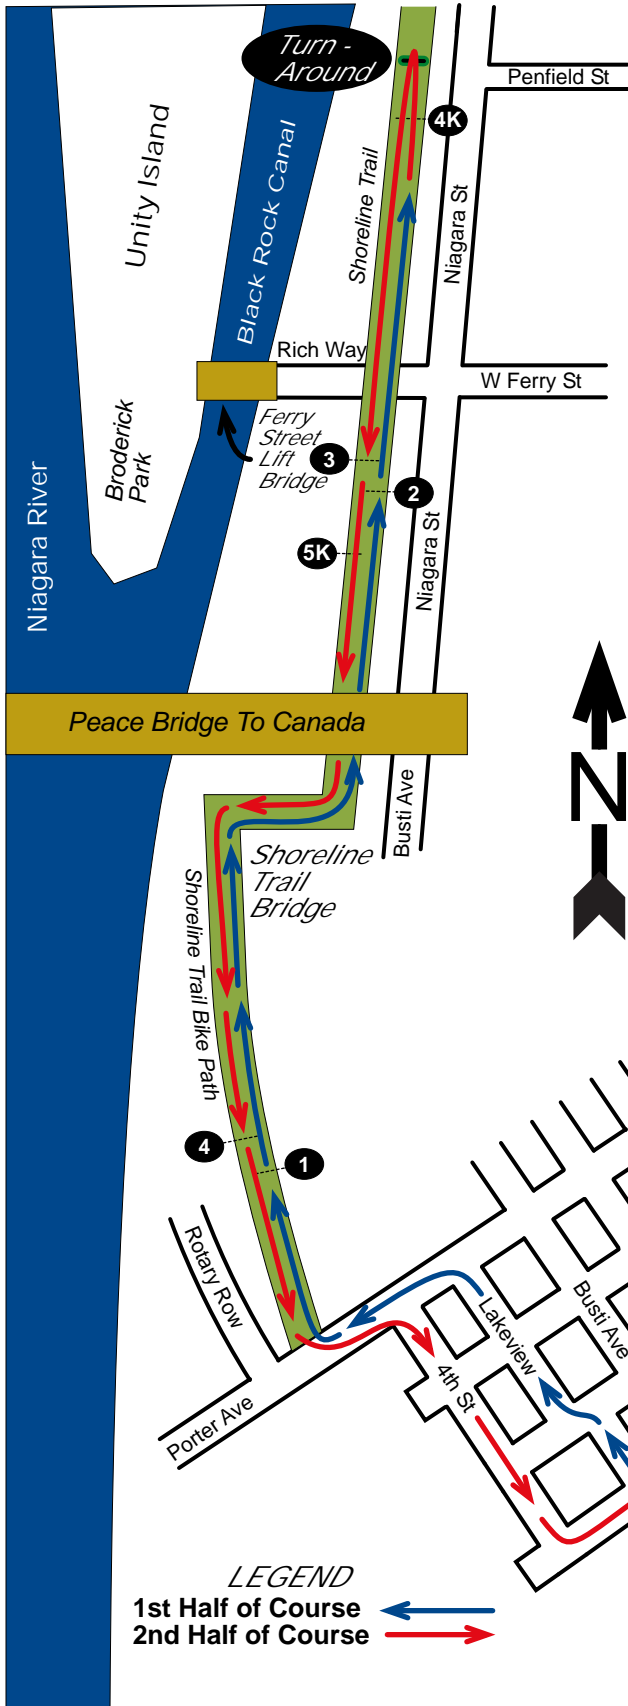

*Start, Finish, Turn-Around, and Splits*

- START** GPS: 42.89398, -78.8883, Elev: 585  
 At 104 Maryland Ave at the Belle Center, and exactly at a prominent expansion joint on sidewalk in front of the center, and 9 feet before (east of) Lamp Pole #107, and 36' 4" east of STOP sign at Busti Ave, and 36' 10" east of steel grate.
- 1 MILE** GPS: 42.90033, -78.9005, Elev: 586  
 On the Shoreline Trail south of the Shoreline Pedestrian Bridge and north of Porter Ave, adjacent an unnamed gray brick boathouse, 30 feet north of prominent gray telephone pole, 12 feet south of north edge of the gray brick boathouse.
- 2 MILE** GPS: 42.91413, -78.8996, Elev: 593  
 Near 1111 Niagara St, south of Gull St, and 62' before (south of) Lamp Pole # 1120.
- 4K = Half Way** GPS: 42.92115, -78.8986  
 1357 Niagara St, and 108' before (south of) the Turn-Around location.
- Turn-Around** GPS: 42.92136, -78.8986, Elev: 584  
 1360 Niagara St, on the Bike Path parallel to Niagara St, 8' north of intersection with Penfield St, and 6' north of Lamp Pole # 1370, 3' north of red fire hydrant.
- 3 MILE** GPS: 42.91425, -78.8996, Elev: 591  
 Near 1111 Niagara St, south of Gull St, and 17' past (south of) Lamp Pole # 1120.
- 5K** GPS: 42.91271, -78.8998, Elev: 588  
 1088 Niagara St, 9' north of Lamp Pole # 1086, and at the sign "Yield To Peds".
- 4 MILE** GPS: 42.90046, -78.9006, Elev: 559  
 On the Shoreline Trail north of Porter Ave and south of the Shoreline Trail Bridge, 35' north of north edge of gray boathouse, and 47' 6" north of the 2-Mile split location.
- FINISH** GPS: 42.89416, -78.8888, Elev: 585  
 At 324 Busti Ave, and exactly at vertical center of Lamp Pole # 320 across Busti Ave from the Belle Center, and 125' north of Maryland St.