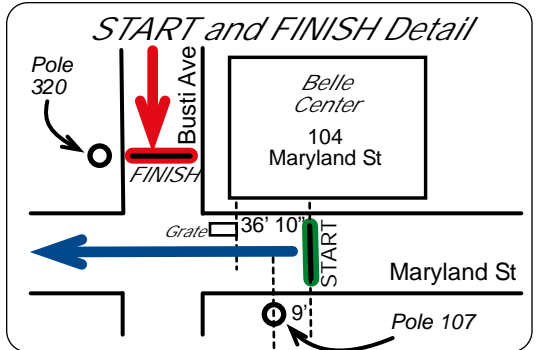

*Start, Finish, Turn-Around, and Splits*

- START** GPS: 42.89398, -78.8883, Elev: 585  
 At 104 Maryland Ave at the Belle Center, and exactly at a prominent expansion joint on sidewalk in front of the center, and 9 feet before (east of) Lamp Pole #107, and 36' 4" east of STOP sign at Busti Ave, and 36' 10" east of steel grate.
- 1 MILE** GPS: 42.90033, -78.9005, Elev: 586  
 On the Shoreline Trail south of the Shoreline Pedestrian Bridge and north of Porter Ave, adjacent an unnamed gray brick boathouse, 30 feet north of prominent gray telephone pole, 12 feet south of north edge of the gray brick boathouse.
- 2 MILE** GPS: 42.91413, -78.8996, Elev: 593  
 Near 1111 Niagara St, south of Gull St, and 62' before (south of) Lamp Pole # 1120.
- 4K = Half Way** GPS: 42.92115, -78.8986  
 1357 Niagara St, and 108' before (south of) the Turn-Around location.
- Turn-Around** GPS: 42.92136, -78.8986, Elev: 584  
 1360 Niagara St, on the Bike Path parallel to Niagara St, 8' north of intersection with Penfield St, and 6' north of Lamp Pole # 1370, 3' north of red fire hydrant.
- 3 MILE** GPS: 42.91425, -78.8996, Elev: 591  
 Near 1111 Niagara St, south of Gull St, and 17' past (south of) Lamp Pole # 1120.
- 5K** GPS: 42.91271, -78.8998, Elev: 588  
 1088 Niagara St, 9' north of Lamp Pole # 1086, and at the sign "Yield To Peds".
- 4 MILE** GPS: 42.90046, -78.9006, Elev: 559  
 On the Shoreline Trail north of Porter Ave and south of the Shoreline Trail Bridge, 35' north of north edge of gray boathouse, and 47' 6" north of the 2-Mile split location.
- FINISH** GPS: 42.89416, -78.8888, Elev: 585  
 At 324 Busti Ave, and exactly at vertical center of Lamp Pole # 320 across Busti Ave from the Belle Center, and 125' north of Maryland St.