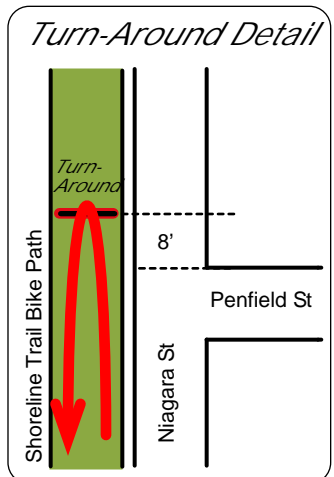

*Start, Finish, Turn-Around, and Splits*

- START** GPS: 42.89398, -78.8883, Elev: 585  
 At 104 Maryland Ave at the Belle Center, and exactly at a prominent expansion joint on sidewalk in front of the center, and 9 feet before (east of) Lamp Pole #107, and 36' 4" east of STOP sign at Busti Ave, and 36' 10" east of steel grate.
- 1 MILE** GPS: 42.90033, -78.9005, Elev: 586  
 On the Shoreline Trail south of the Shoreline Pedestrian Bridge and north of Porter Ave, adjacent an unnamed gray brick boathouse, 30 feet north of prominent gray telephone pole, 12 feet south of north edge of the gray brick boathouse.
- 2 MILE** GPS: 42.91413, -78.8996, Elev: 593  
 Near 1111 Niagara St, south of Gull St, and 62' before (south of) Lamp Pole # 1120.
- 4K = Half Way** GPS: 42.92115, -78.8986  
 1357 Niagara St, and 108' before (south of) the Turn-Around location.
- Turn-Around** GPS: 42.92136, -78.8986, Elev: 584  
 1360 Niagara St, on the Bike Path parallel to Niagara St, 8' north of intersection with Penfield St, and 6' north of Lamp Pole # 1370, 3' north of red fire hydrant.
- 3 MILE** GPS: 42.91425, -78.8996, Elev: 591  
 Near 1111 Niagara St, south of Gull St, and 17' past (south of) Lamp Pole # 1120.
- 5K** GPS: 42.91271, -78.8998, Elev: 588  
 1088 Niagara St, 9' north of Lamp Pole # 1086, and at the sign "Yield To Peds".
- 4 MILE** GPS: 42.90046, -78.9006, Elev: 559  
 On the Shoreline Trail north of Porter Ave and south of the Shoreline Trail Bridge, 35' north of north edge of gray boathouse, and 47' 6" north of the 2-Mile split location.
- FINISH** GPS: 42.89416, -78.8888, Elev: 585  
 At 324 Busti Ave, and exactly at vertical center of Lamp Pole # 320 across Busti Ave from the Belle Center, and 125' north of Maryland St.