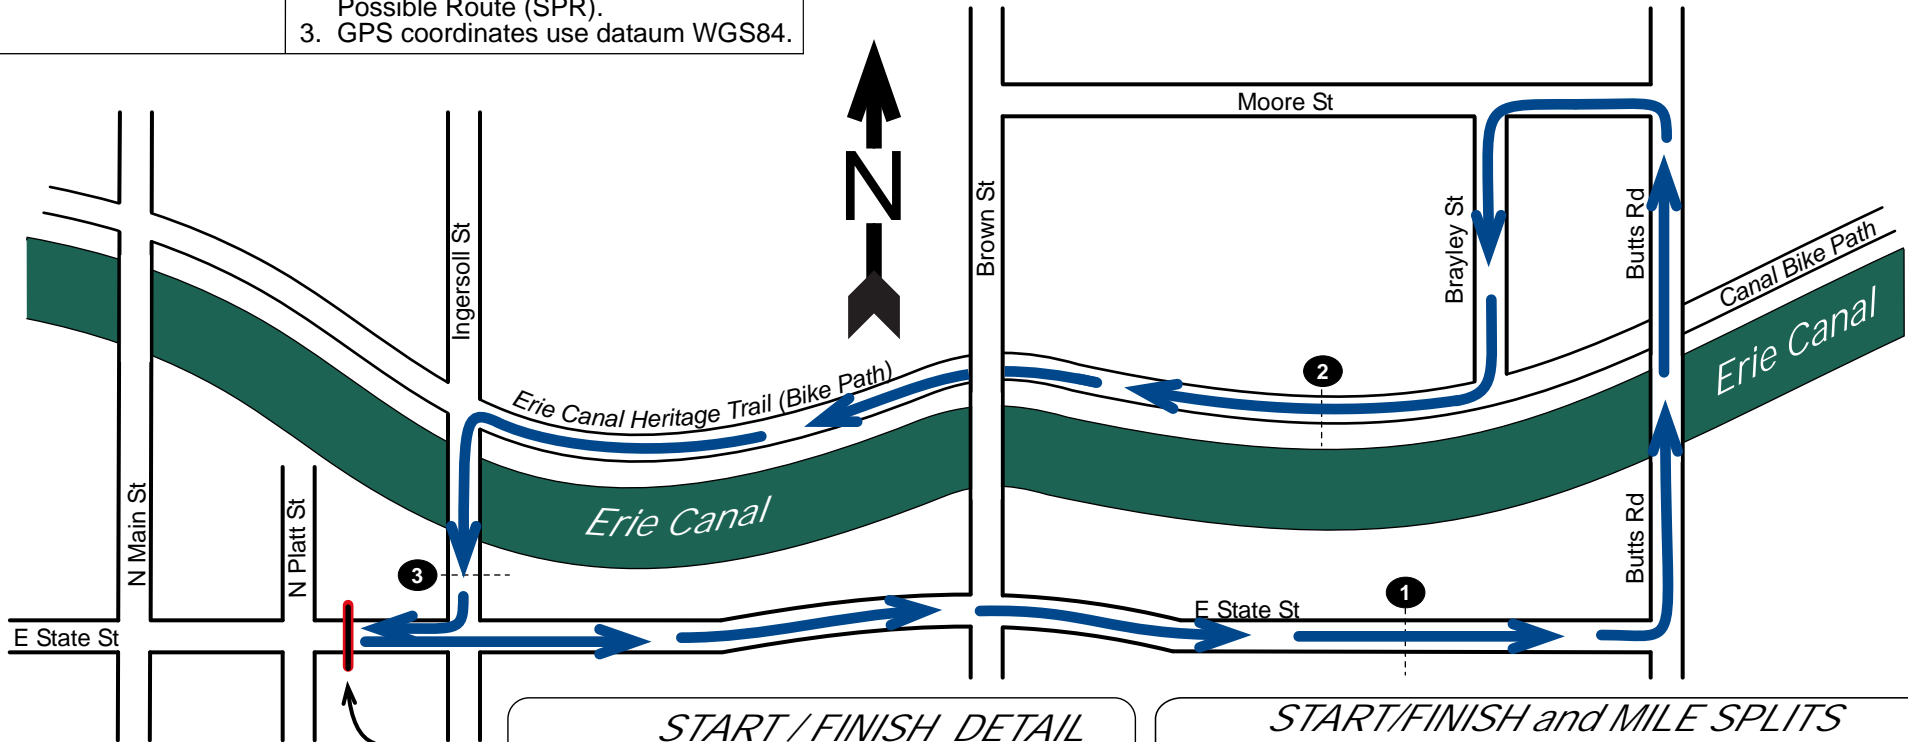

Strawberry Festival 5K

Albion, NY

Certified Course
NY22012JJ
Effective: 6/08/2022
Through: 12/31/2032

Course Distance:	5 Km
Date Measured:	June 3, 2022
Measured By:	Jeff John <i>BuffaloRunners.com</i>
Calibration Course:	NY21011JJ
Notes:	<ol style="list-style-type: none"> 1. Map not to scale 2. This course was measured using the full width of the road and the Shortest Possible Route (SPR). 3. GPS coordinates use datum WGS84.

START / FINISH

START/FINISH and MILE SPLITS

START and FINISH E State St at Power Pole # NG 2, and 84 feet east of N Platt St, and between bldg at 19 N Platt St (North Point Chapel) and 113 E State St.

1 MILE West edge of the driveway at 639 E State St and 12 feet past (east of) the mailbox, and 18 feet before (west of) Pole # NG 50.

2 MILE On The Erie Canal Heritage Trail between Bralley St and Brown St, and 590 feet before (east of) St Mary's Athletic Club sign at east edge of its property. GPS: LAT 43.247915, LON -78.173156

3 MILE 24 Ingersoll St, 3 feet before (north of) the narrow sidewalk from house at 24 Ingersoll.