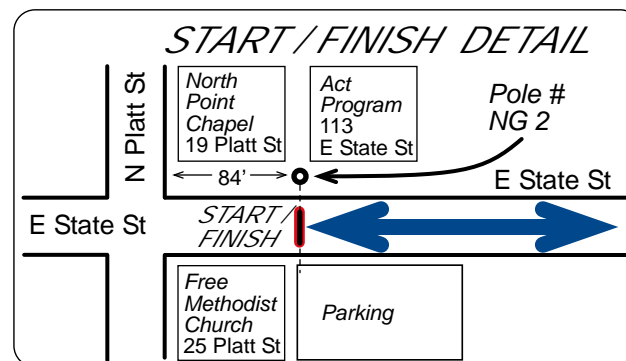

Strawberry Festival 5K

Albion, NY

Certified Course
NY22012JJ
Effective: 6/08/2022
Through: 12/31/2032

Course Distance:	5 Km
Date Measured:	June 3, 2022
Measured By:	Jeff John <i>BuffaloRunners.com</i>
Calibration Course:	NY21011JJ
Notes:	<ol style="list-style-type: none"> 1. Map not to scale 2. This course was measured using the full width of the road and the Shortest Possible Route (SPR). 3. GPS coordinates use datum WGS84.

START / FINISH

START/FINISH and MILE SPLITS

START and FINISH E State St at Power Pole # NG 2, and 84 feet east of N Platt St, and between bldg at 19 N Platt St (North Point Chapel) and 113 E State St.

1 MILE West edge of the driveway at 639 E State St and 12 feet past (east of) the mailbox, and 18 feet before (west of) Pole # NG 50.

2 MILE On The Erie Canal Heritage Trail between Bralley St and Brown St, and 590 feet before (east of) St Mary's Athletic Club sign at east edge of its property. GPS: LAT 43.247915, LON -78.173156

3 MILE 24 Ingersoll St, 3 feet before (north of) the narrow sidewalk from house at 24 Ingersoll.