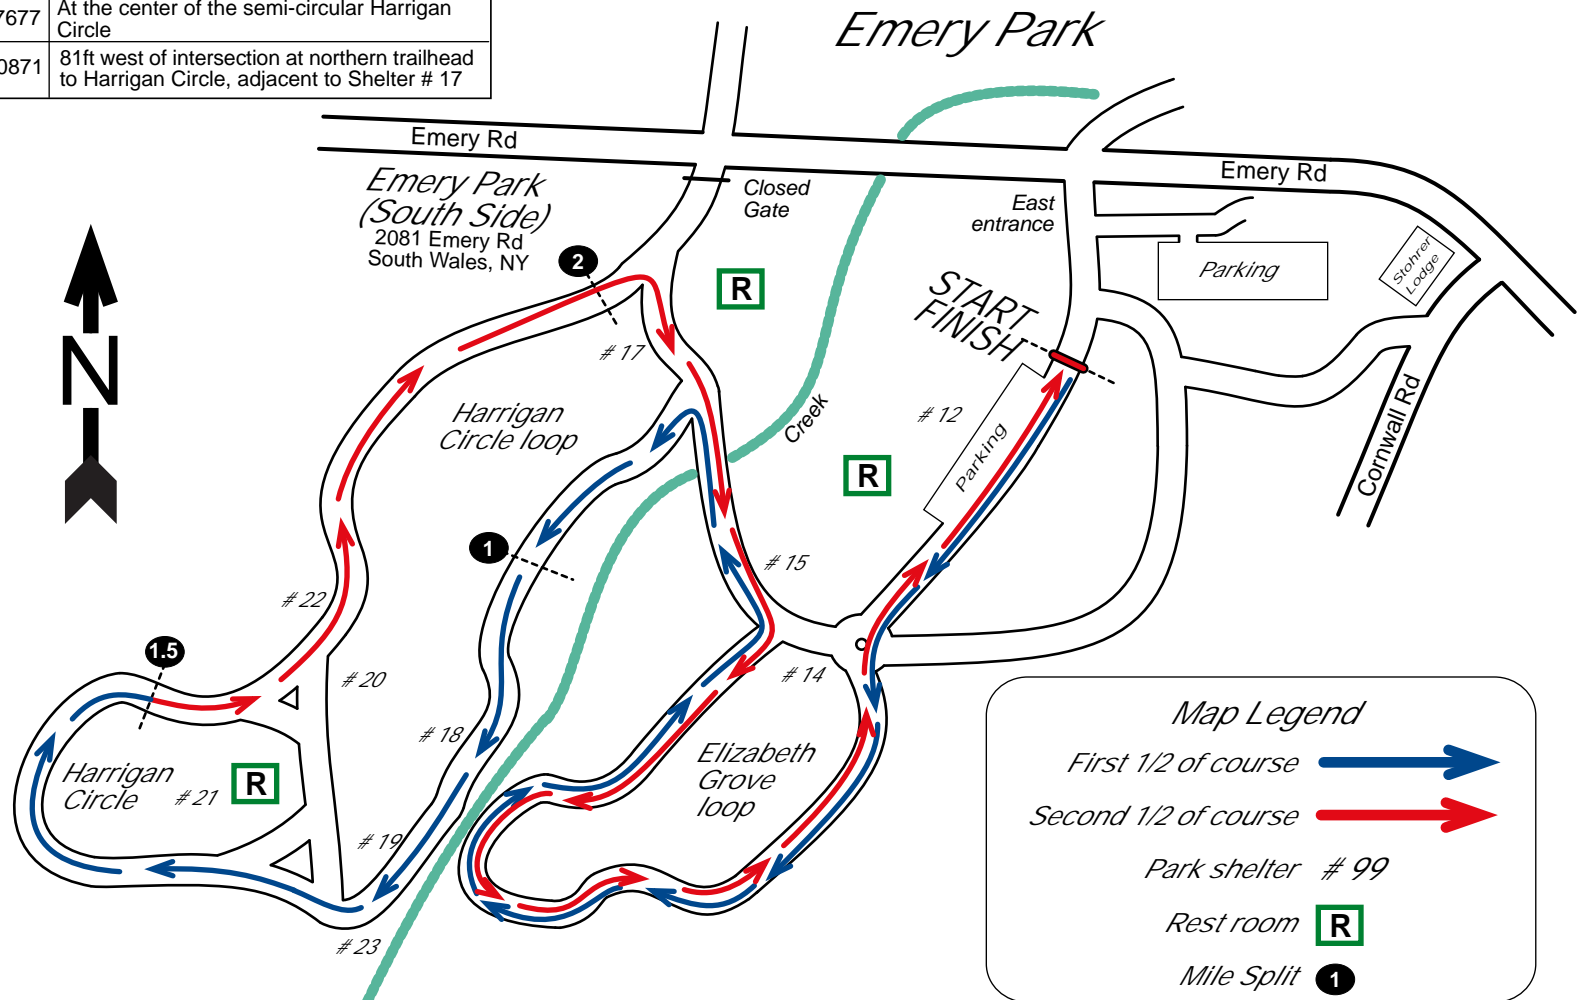

**Certified Course
NY22005JJ**

Effective: 3/24/2022
Through: 12/31/2032

Emery Park - South 3 Miles
South Wales, NY

Mile Splits

Location	GPS Lat	GPS Lon	Detail
<i>Start/Finish</i>	42.713340	-78.595940	On the east entrance road, and 50 ft north of steel drainage grate on right side of road, and 180 ft north of intersection with road to Stohrer's Lodge, and 588 ft past (south of) Emery Rd.
<i>1 Mile</i>	42.712195	-78.601966	181.4 meters north of the southern trailhead to the Harrigan Circle
<i>1.5 Mile</i>	42.710155	-78.607677	At the center of the semi-circular Harrigan Circle
<i>2 Mile</i>	42.714032	-78.600871	81ft west of intersection at northern trailhead to Harrigan Circle, adjacent to Shelter # 17

Course Distance:	3 Miles
Date Measured:	March 22, 2022
Measured By:	Jeff John <i>BuffaloRunners.com</i>
Calibration Course:	NY14077JG
Notes:	This course was measured using the full width of the road and the Shortest Possible Route (SPR).

Map Legend

- First 1/2 of course
- Second 1/2 of course
- Park shelter # 99
- Rest room
- Mile Split