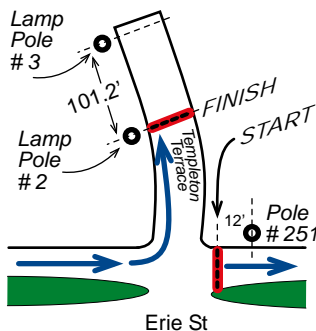

Start / Finish Detail