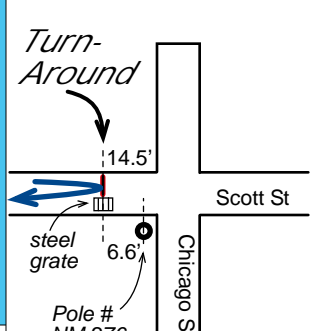

Turn-around Detail