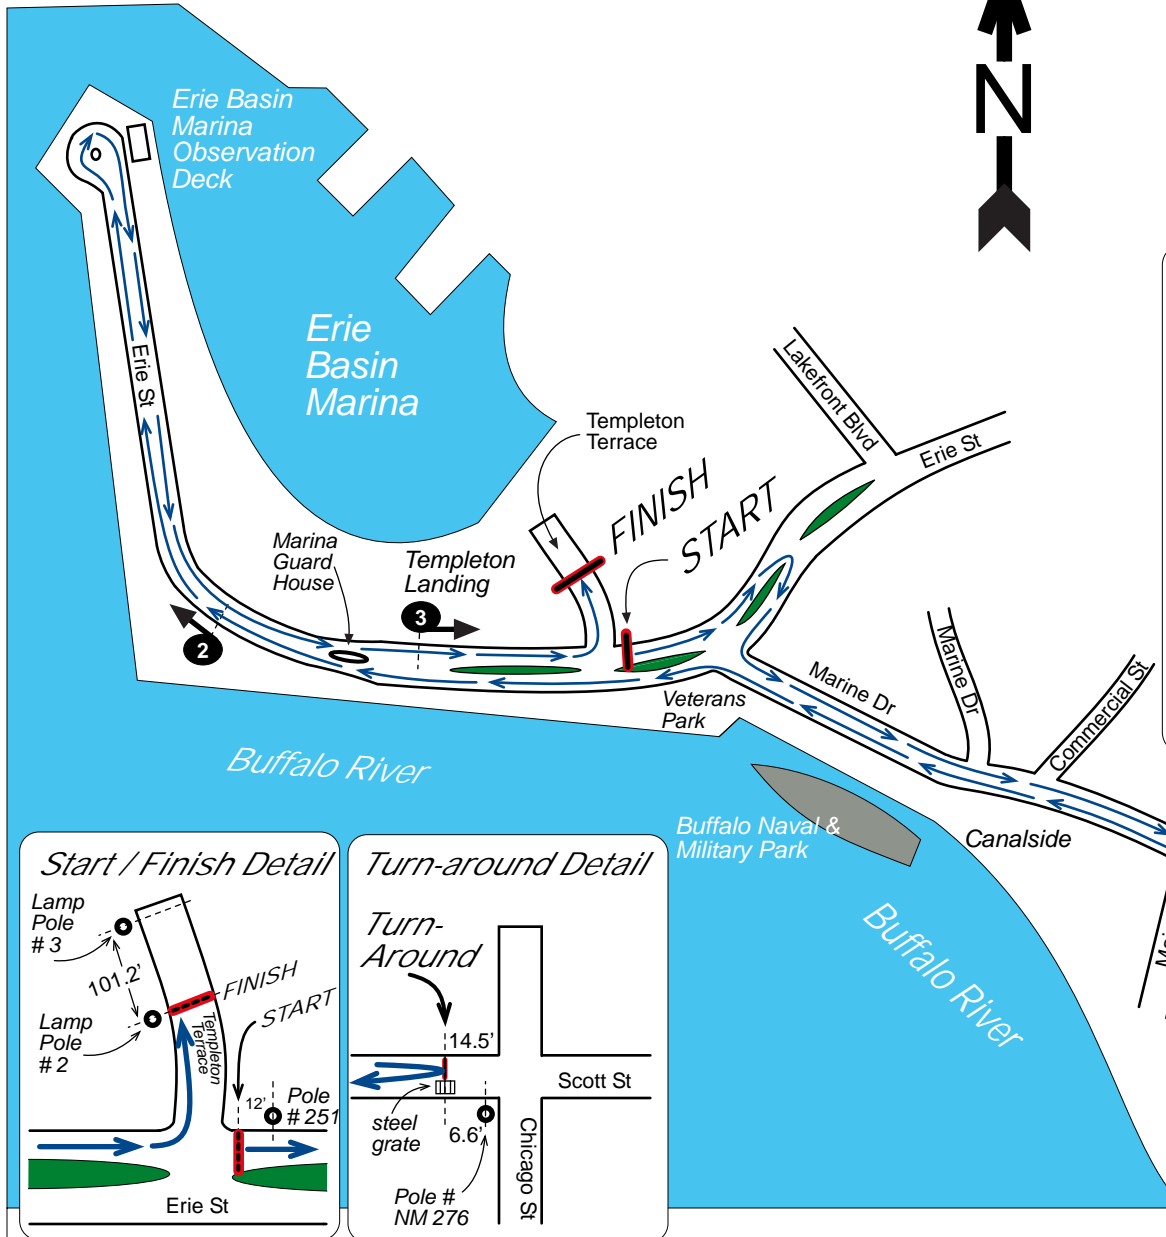

### START, FINISH, T/A, and Mile Splits

**START** On Erie St at the north-east edge of the intersection with Templeton Terrace, and 12 feet west of Lamp Pole #251, and 5 feet west of street sign for "Erie St / Templeton Terr".

**1 MILE** On Scott St just past the Turn-Around, and 21 feet west of pole # NM 237, and 82 feet east of pole NG 223.

**Turn-Around** On Scott St just before (west of) the intersect with Chicago St, and at the middle of the steel grate on the south side of Scott St, and 6.6 feet before (west of) pole # NM 276, and 14.5 feet before (west of) Chicago St.

**2 MILE** On Erie St within the first driveway to parking after the Erie Basin Marina guard house and 24.2 feet north of lamp pole #4.

**3 MILE** On Erie St 150 feet past (east of) the Erie Basin Marina guard house, and at the west edge of the steel grate on the north side of Erie St.

**FINISH** On Templeton Terrace exactly at vertical center of Lamp Pole # 2, and 70.1 feet south of driveway into "Templeton Landing" and 101.2 feet south of Lamp Pole # 3 and 106.2 feet south of fire hydrant.