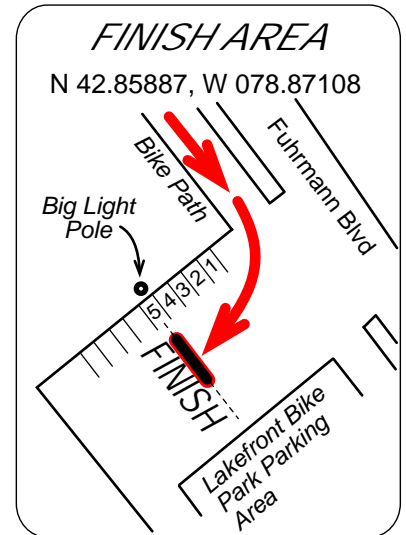

# Making Strides Buffalo Buffalo, NY

Distance: 5 Km  
 Measured: July 29, 2019  
 Measurer: Jeff John  
 Calibration: NY15045JJ  
 Notes: GPS uses datum WGS84

**Certified Course**  
**NY19016JJ**  
 Effective: 8/11/2019  
 Through: 12/31/2029

Traffic Circle

## START, FINISH, SPLITS

- START** N 42.85793, W 078.87379  
 In the "Great Lawn" on the west side of the "Bike Park" and exactly 172' 6" east of the Lawn's edge at the mouth of the "Greenway Nature Trail Extension" and 210' west of the eastern edge of the "Great Lawn".
- 1 MILE** N 42.87246, W 078.88100  
 On the "Greenway Nature Trail" between "Concert Venue" and "Bell Slip".
- 2 MILE** N 42.87246, W 078.88100  
 On the Industrial Heritage Trail Bike Path, parallel to Fuhrmann Blvd and 15' south of Pole # NG-174.
- 3 MILE** N 42.86013, W 078.87170  
 On the "Industrial Heritage Trail" Bike Path, between entrances to Bell Slip and the Bike Park, and 6' south of (past) power pole # 676 and green electric box # 675.
- FINISH** N 42.85887, W 078.87108  
 In the "Bike Park" entrance parking area, in the center of the 5th parking space from Fuhrmann Blvd, and exactly at vertical center of the Lamp Post on the north side of the parking area.

## START AREA DETAIL

N 42.85793, W 078.87379