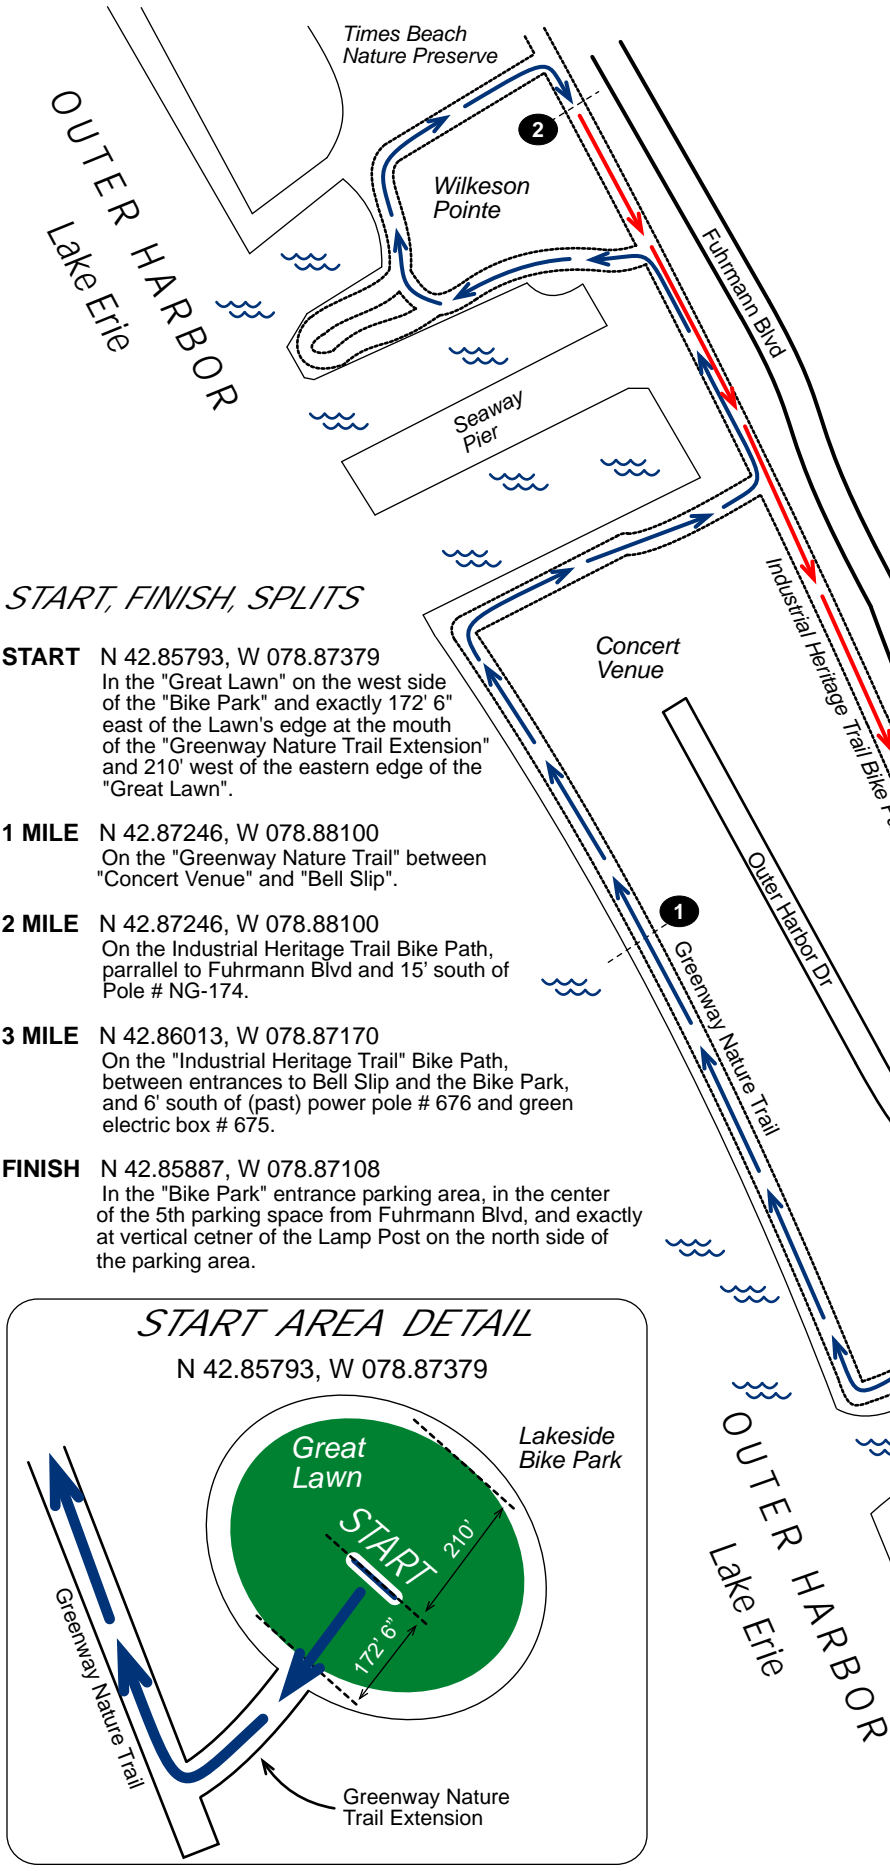

# Making Strides Buffalo Buffalo, NY

Distance: 5 Km  
 Measured: July 29, 2019  
 Measurer: Jeff John  
 Calibration: NY15045JJ  
 Notes: GPS uses datum WGS84

**Certified Course**  
**NY19016JJ**  
 Effective: 8/11/2019  
 Through: 12/31/2029

Traffic Circle

## START, FINISH, SPLITS

- START** N 42.85793, W 078.87379  
 In the "Great Lawn" on the west side of the "Bike Park" and exactly 172' 6" east of the Lawn's edge at the mouth of the "Greenway Nature Trail Extension" and 210' west of the eastern edge of the "Great Lawn".
- 1 MILE** N 42.87246, W 078.88100  
 On the "Greenway Nature Trail" between "Concert Venue" and "Bell Slip".
- 2 MILE** N 42.87246, W 078.88100  
 On the Industrial Heritage Trail Bike Path, parallel to Fuhrmann Blvd and 15' south of Pole # NG-174.
- 3 MILE** N 42.86013, W 078.87170  
 On the "Industrial Heritage Trail" Bike Path, between entrances to Bell Slip and the Bike Park, and 6' south of (past) power pole # 676 and green electric box # 675.
- FINISH** N 42.85887, W 078.87108  
 In the "Bike Park" entrance parking area, in the center of the 5th parking space from Fuhrmann Blvd, and exactly at vertical center of the Lamp Post on the north side of the parking area.

## START AREA DETAIL

N 42.85793, W 078.87379