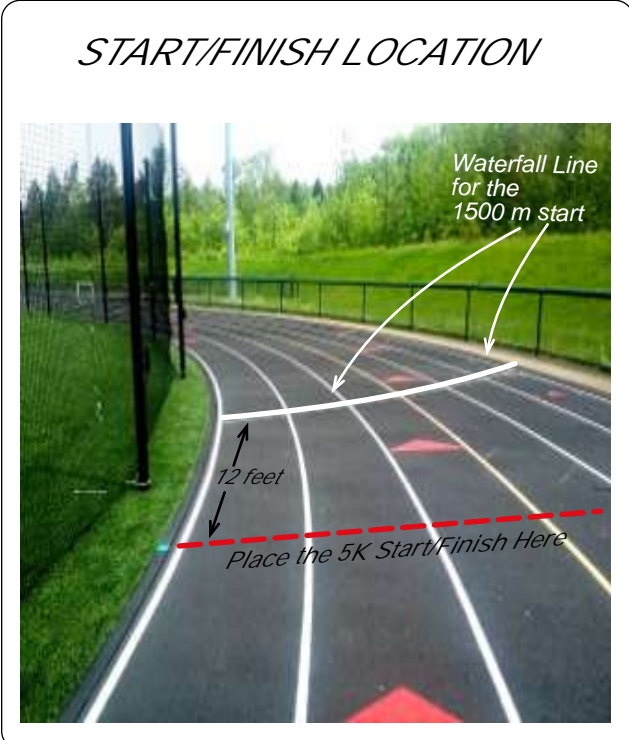

Certified Course
NY19010JJ

Effective: 6/13/2019
Through: 12/31/2029

Eden 5K

Eden, NY

| | |
|---------------------|---|
| Course Distance: | 5 Km |
| Date Measured: | June 1, 2019 |
| Measured By: | Jeff John <i>BuffaloRunners.com</i> |
| Calibration Course: | NY14077JG |
| Course Map: | @Copyright 2019, Jeffrey D John, <i>BuffaloRunners.com</i> |

START/FINISH and MILE SPLITS

- START** On the south-east curve of the Eden HS Track, within the 1st Lane-1 exchange zone of the 4x100m relay, and exactly 12 feet before (south-west of) the waterfall line for the start of the 1500 m. Runners start in the counterclockwise direction, and finish running in the clockwise direction around the track.
- 1 MILE** 3175 Weller Dr and 50' past (North-West of) Merrill Pl.
- 2 MILE** On Merrill Pl and 25' before driveway at 8350 Merrill Pl.
- 3 MILE** On the north curve of the Eden HS track and 15' before (west of) the exact center of the curve.
- FINISH** Same location as the START.