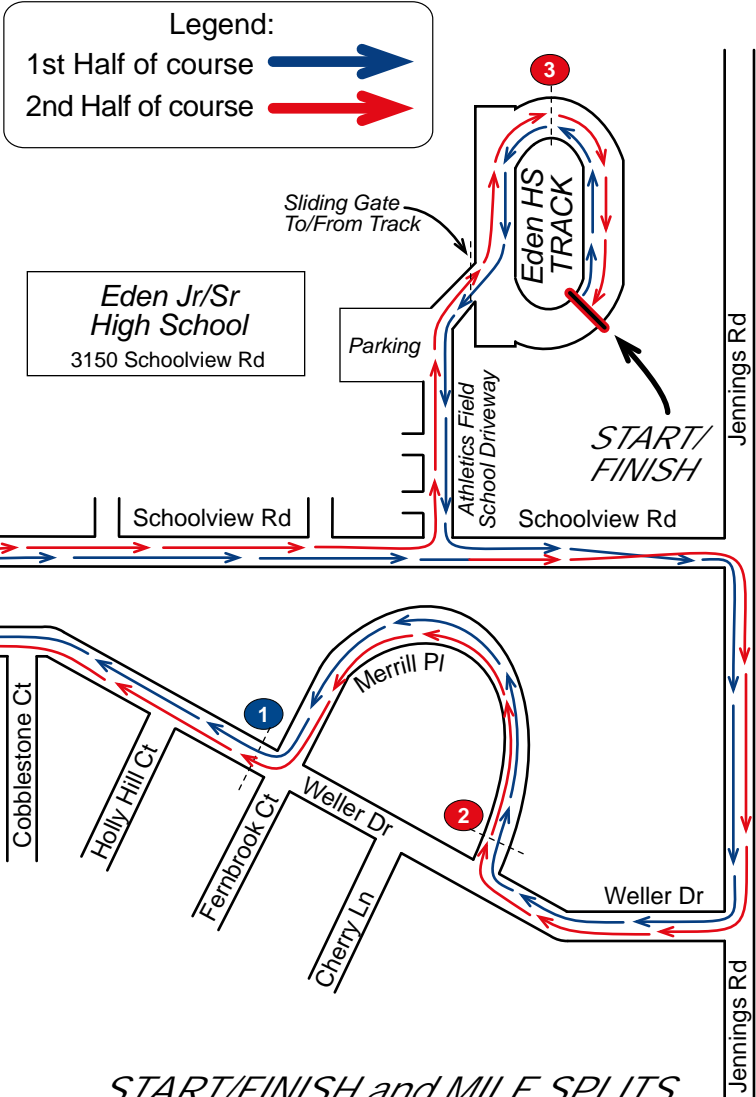

Certified Course
NY19010JJ

Effective: 6/13/2019
Through: 12/31/2029

Eden 5K

Eden, NY

| | |
|---------------------|---|
| Course Distance: | 5 Km |
| Date Measured: | June 1, 2019 |
| Measured By: | Jeff John <i>BuffaloRunners.com</i> |
| Calibration Course: | NY14077JG |
| Course Map: | @Copyright 2019, Jeffrey D John, <i>BuffaloRunners.com</i> |

START/FINISH and MILE SPLITS

- START** On the south-east curve of the Eden HS Track, within the 1st Lane-1 exchange zone of the 4x100m relay, and exactly 12 feet before (south-west of) the waterfall line for the start of the 1500 m. Runners start in the counterclockwise direction, and finish running in the clockwise direction around the track.
- 1 MILE** 3175 Weller Dr and 50' past (North-West of) Merrill Pl.
- 2 MILE** On Merrill Pl and 25' before driveway at 8350 Merrill Pl.
- 3 MILE** On the north curve of the Eden HS track and 15' before (west of) the exact center of the curve.
- FINISH** Same location as the START.