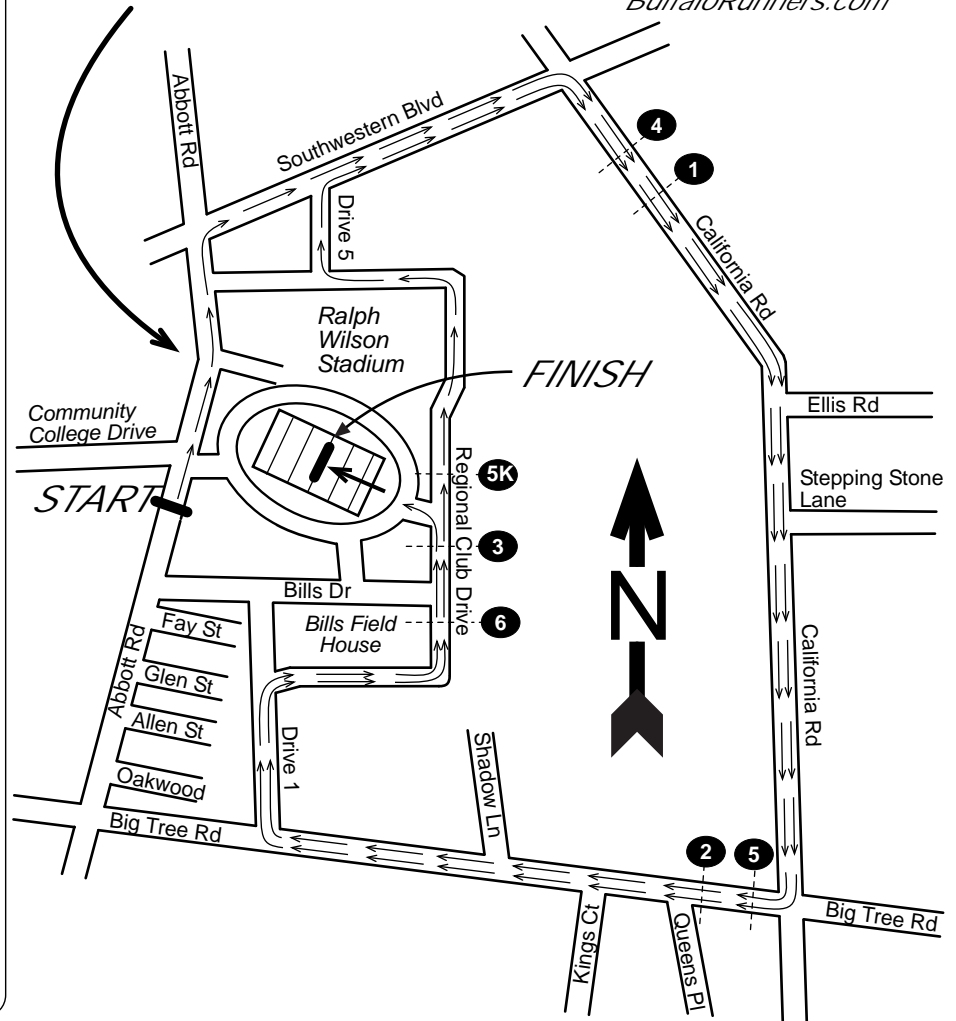

**Certified Course
NY15021JJ**

Effective: 5/20/2015
Through: 12/31/2025

50 Yard Finish 10K Orchard Park, NY

MILE SPLITS

- START** Abbott Rd at Gate # 3 of the Buffalo Bills Ralph Wilson Stadium, and 68 feet south of Pole # NYSEG 826 / 91, and 300 feet south of Community College Dr.
- 1 MILE** 3902 California Dr at steel grate past the driveway.
- 2 MILE** 5542 Big Tree Rd, past the driveway and before Queens Pl.
- 3 MILE** On stadium property, 310 feet past Bills Dr and on Regional Club Dr at point where 10K heads to stadium after 6 miles.
- 5K** On stadium property on Regional Club Dr and 83 feet past (north of) huge Lamp Pole labeled "TOYOTA MATRIX 6".
- 4 MILE** 3874 California Rd 30 feet past (south of) the driveway.
- 5 MILE** Big Tree Rd at Pole # NYSEG 82A-1, and 70 feet past California Rd.
- 6 MILE** On stadium property and on Regional Club Dr and 60 feet before (south of) Bills Dr.
- FINISH** At the 50 Yard Line of the football field, mid-field, in the 'Bills Ralph Wilson Stadium.

RESTRICTION: Runners have use of entire road surface except on Abbott Rd where runners are restricted to the northbound (right side) lanes of the road.

Course Length: 10 Km
Measured on: May 19, 2015
Measured By: Jeff John
Calibration course: NY14077JG
BuffaloRunners.com

START DETAIL