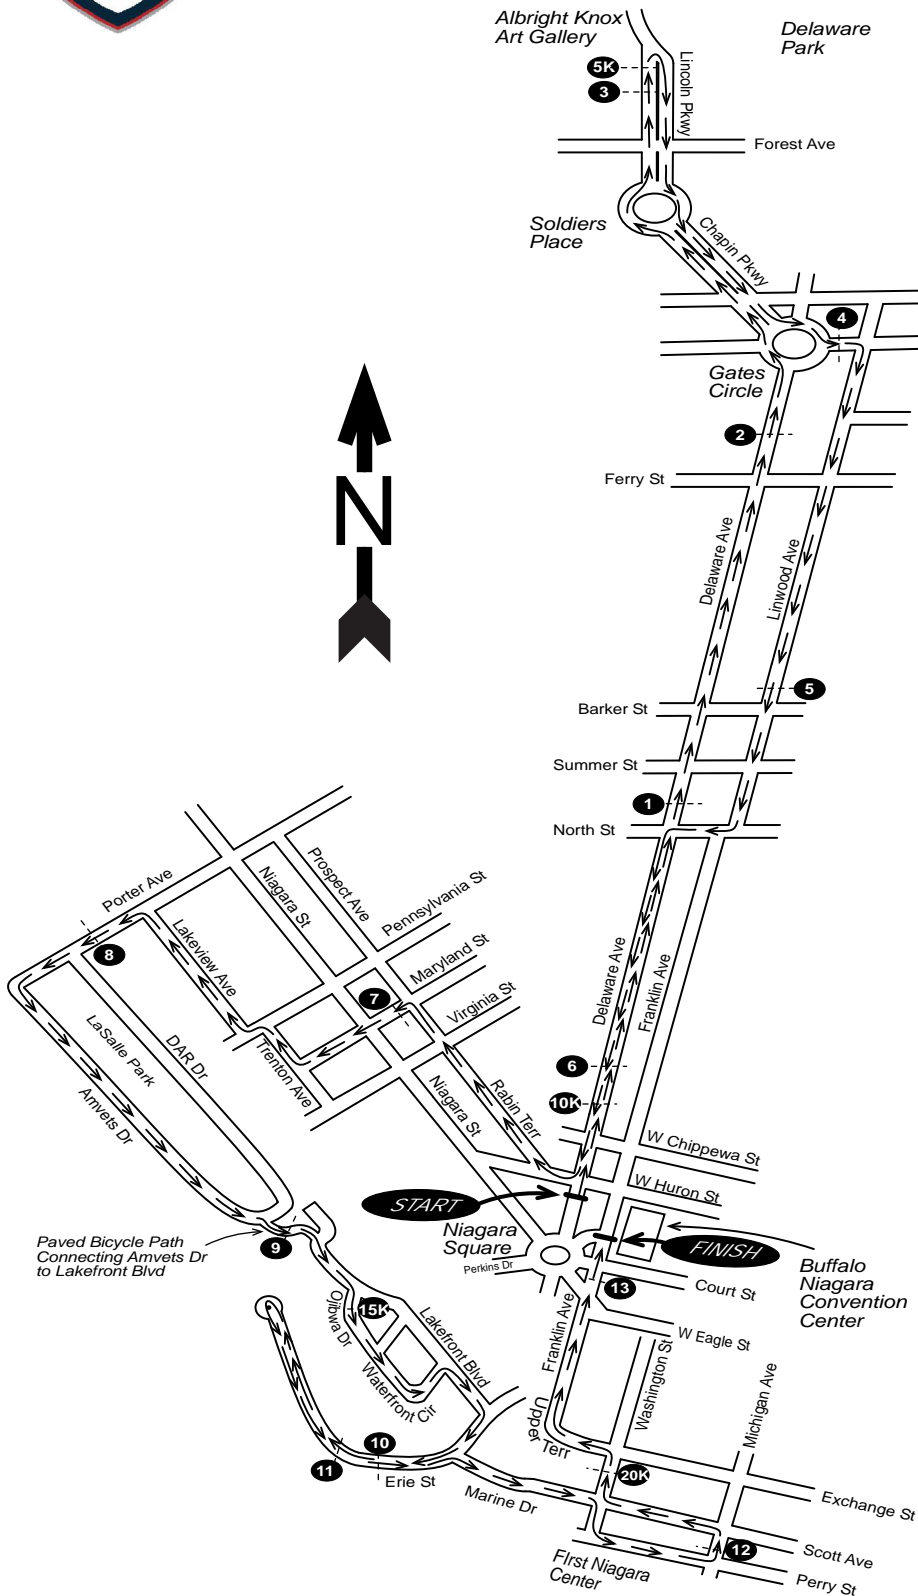

Buffalo Half Marathon 2015

Buffalo, NY

Certified Course
NY15009JJ

Effective: 4/06/2015
Through: 12/31/2025

Distance: 21.0975 Km

Measured on April 4, 2015
Measured By Jeff John
BuffaloRunners.com
Calibration: NY14078JG

Buffalo Half Marathon - 2015 Mile and 5-Kilometer Splits

START	153 Delaware Ave, vertical center of Pole # 148, between W Huron St and W Mohawk St, 230' north of W Mohawk St
1 MILE	672 Delaware Ave, and 13' north of DW at 672 Delaware Ave, north of North St
2 MILE	Delaware Ave, 112' south of Cleveland Ave
3 MILE	west side service road of Lincoln Pkwy and 62' north of Pole # 100 (south of Rumsey Rd)
5K	west side of service road of Lincoln Pkwy and 49' south of north tip of island
4 MILE	Lafayette Ave west of Gates Circle and 78' west of Pole 860
5 MILE	200 Linwood Ave, between Bryant St and Barker St, at north edge of driveway
6 MILE	388 Delaware Ave, 54' south of Pole # 394, north of Trinity Pl
10K	278 Delaware Ave, 20' south of Pole # 278, south of Johnson Pk South
7 MILE	Maryland St, 18' west of intersection with Prospect Ave
8 MILE	Porter Ave, north of DAR Dr, and 14' west of Pole # 39
9 MILE	On the Bike Path, 115' south of entrance from Amvets Dr and 21' north of sign post "DANGER UNDERCURRENT"
15K	Ojibwa Cir, just past Lakefront Blvd and 34' east of Pole # 21
10 MILE	on Erie St 80' west of Templeton Terr and at the "NO STANDING ANYTIME" sign
11 MILE	Erie St (Near the "Hatch") and 44' south of Pole # 12
12 MILE	On Michigan Ave 64' north of intersection with Perry St and 61' south of Pole # 144
20K	On Washington St between Exchange St and Scott St and 47' south of south edge of I-190 overpass
13 MILE	127 Franklin St and at vertical center of Pole # 127, between Court St and Niagara St
FINISH	153 Franklin St, in front of the Convention Center and 22' 6" south of the "Bell" manhole cover, mid-island at Genesee St