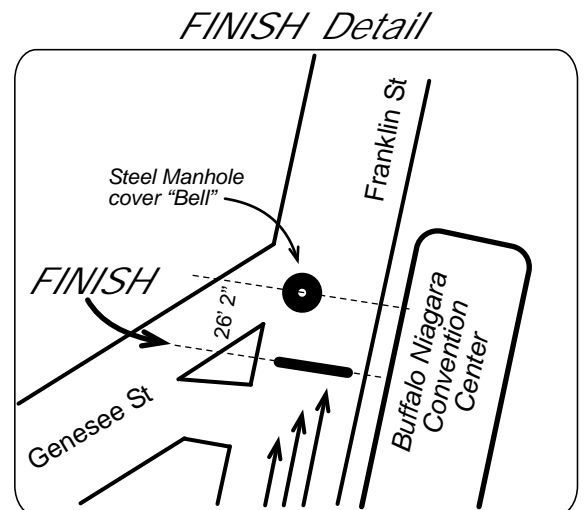

Buffalo Half Marathon 2015

Buffalo, NY

Certified Course
NY15009JJ

Effective: 4/06/2015
Through: 12/31/2025

Distance: 21.0975 Km

Measured on April 4, 2015
Measured By Jeff John
BuffaloRunners.com
Calibration: NY14078JG

Buffalo Half Marathon - 2015 Mile and 5-Kilometer Splits

START	153 Delaware Ave, vertical center of Pole # 148, between W Huron St and W Mohawk St, 230' north of W Mohawk St
1 MILE	672 Delaware Ave, and 13' north of DW at 672 Delaware Ave, north of North St
2 MILE	Delaware Ave, 112' south of Cleveland Ave
3 MILE	west side service road of Lincoln Pkwy and 62' north of Pole # 100 (south of Rumsey Rd)
5K	west side of service road of Lincoln Pkwy and 49' south of north tip of island
4 MILE	Lafayette Ave west of Gates Circle and 78' west of Pole 860
5 MILE	200 Linwood Ave, between Bryant St and Barker St, at north edge of driveway
6 MILE	388 Delaware Ave, 54' south of Pole # 394, north of Trinity Pl
10K	278 Delaware Ave, 20' south of Pole # 278, south of Johnson Pk South
7 MILE	Maryland St, 18' west of intersection with Prospect Ave
8 MILE	Porter Ave, north of DAR Dr, and 14' west of Pole # 39
9 MILE	On the Bike Path, 115' south of entrance from Amvets Dr and 21' north of sign post "DANGER UNDERCURRENT"
15K	Ojibwa Cir, just past Lakefront Blvd and 34' east of Pole # 21
10 MILE	on Erie St 80' west of Templeton Terr and at the "NO STANDING ANYTIME" sign
11 MILE	Erie St (Near the "Hatch") and 44' south of Pole # 12
12 MILE	On Michigan Ave 64' north of intersection with Perry St and 61' south of Pole # 144
20K	On Washington St between Exchange St and Scott St and 47' south of south edge of I-190 overpass
13 MILE	127 Franklin St and at vertical center of Pole # 127, between Court St and Niagara St
FINISH	153 Franklin St, in front of the Convention Center and 22' 6" south of the "Bell" manhole cover, mid-island at Genesee St