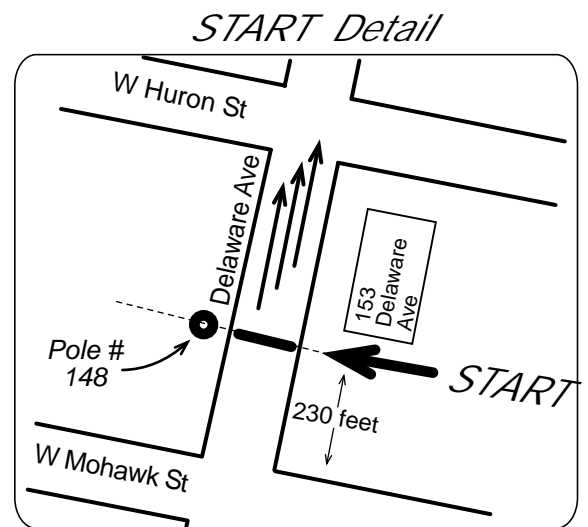

Buffalo Half Marathon 2015

Buffalo, NY

Certified Course
NY15009JJ

Effective: 4/06/2015
Through: 12/31/2025

Distance: 21.0975 Km

Measured on April 4, 2015
Measured By Jeff John
BuffaloRunners.com
Calibration: NY14078JG

Buffalo Half Marathon - 2015 Mile and 5-Kilometer Splits

START	153 Delaware Ave, vertical center of Pole # 148, between W Huron St and W Mohawk St, 230' north of W Mohawk St
1 MILE	672 Delaware Ave, and 13' north of DW at 672 Delaware Ave, north of North St
2 MILE	Delaware Ave, 112' south of Cleveland Ave
3 MILE	west side service road of Lincoln Pkwy and 62' north of Pole # 100 (south of Rumsey Rd)
5K	west side of service road of Lincoln Pkwy and 49' south of north tip of island
4 MILE	Lafayette Ave west of Gates Circle and 78' west of Pole 860
5 MILE	200 Linwood Ave, between Bryant St and Barker St, at north edge of driveway
6 MILE	388 Delaware Ave, 54' south of Pole # 394, north of Trinity Pl
10K	278 Delaware Ave, 20' south of Pole # 278, south of Johnson Pk South
7 MILE	Maryland St, 18' west of intersection with Prospect Ave
8 MILE	Porter Ave, north of DAR Dr, and 14' west of Pole # 39
9 MILE	On the Bike Path, 115' south of entrance from Amvets Dr and 21' north of sign post "DANGER UNDERCURRENT"
15K	Ojibwa Cir, just past Lakefront Blvd and 34' east of Pole # 21
10 MILE	on Erie St 80' west of Templeton Terr and at the "NO STANDING ANYTIME" sign
11 MILE	Erie St (Near the "Hatch") and 44' south of Pole # 12
12 MILE	On Michigan Ave 64' north of intersection with Perry St and 61' south of Pole # 144
20K	On Washington St between Exchange St and Scott St and 47' south of south edge of I-190 overpass
13 MILE	127 Franklin St and at vertical center of Pole # 127, between Court St and Niagara St
FINISH	153 Franklin St, in front of the Convention Center and 22' 6" south of the "Bell" manhole cover, mid-island at Genesee St