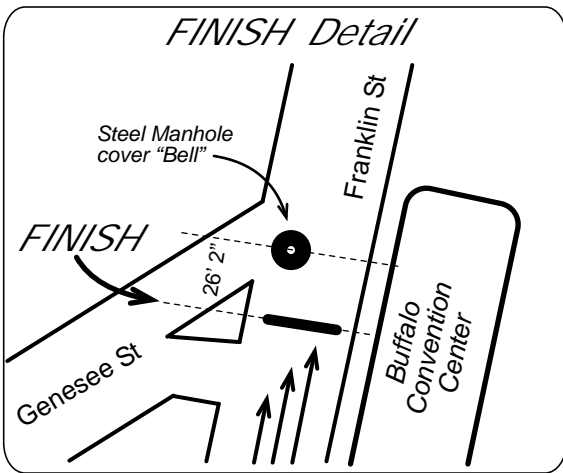

## Buffalo, NY

**Certified Course**  
**NY15008JJ**  
**Effective:** 4/02/2015  
**Through:** 12/31/2025

Course Distance:	5 Km
Date Measured:	March 29, 2015
Measured By:	Jeff John <i>BuffaloRunners.com</i>
Calibration Course:	NY14078JG
Notes:	Runners may have use of entire road surface to attain shortest distance.

- ### Mile Splits
- START** 267 Pearl St, 63' before Pole # 279 and 66' after Pole # 255.
  - 1 MILE** 520 Franklin St, 35' before Pole # 520, after Allen St.
  - 2 MILE** 595 Delaware Ave, 10' before Pole # 593, before Allen St.
  - 3 MILE** Niagara Square, at manhole cover between Court St and Genesee St.
  - FINISH** 153 Franklin St, front of Convention Center, 22' 6" south of "Bell" manhole cover and mid-island at Genesee St.