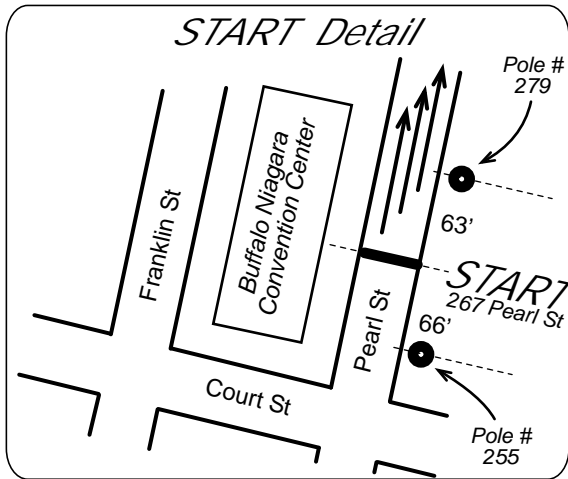

## Buffalo, NY

**Certified Course**  
**NY15008JJ**  
**Effective:** 4/02/2015  
**Through:** 12/31/2025

Course Distance:	5 Km
Date Measured:	March 29, 2015
Measured By:	Jeff John <i>BuffaloRunners.com</i>
Calibration Course:	NY14078JG
Notes:	Runners may have use of entire road surface to attain shortest distance.

- ### Mile Splits
- START** 267 Pearl St, 63' before Pole # 279 and 66' after Pole # 255.
  - 1 MILE** 520 Franklin St, 35' before Pole # 520, after Allen St.
  - 2 MILE** 595 Delaware Ave, 10' before Pole # 593, before Allen St.
  - 3 MILE** Niagara Square, at manhole cover between Court St and Genesee St.
  - FINISH** 153 Franklin St, front of Convention Center, 22' 6" south of "Bell" manhole cover and mid-island at Genesee St.