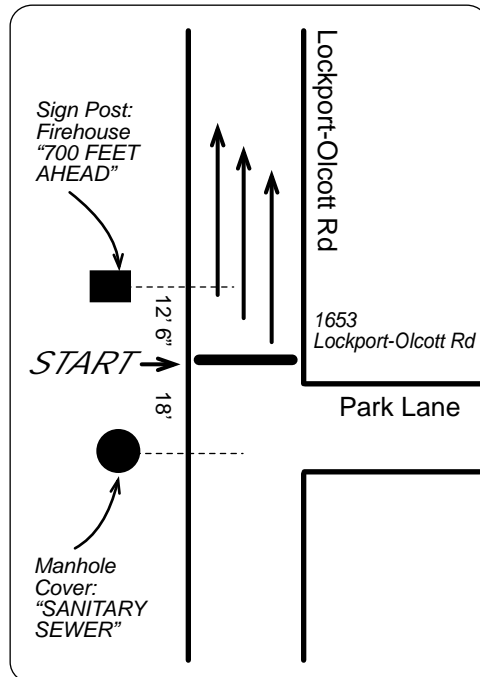

START Detail