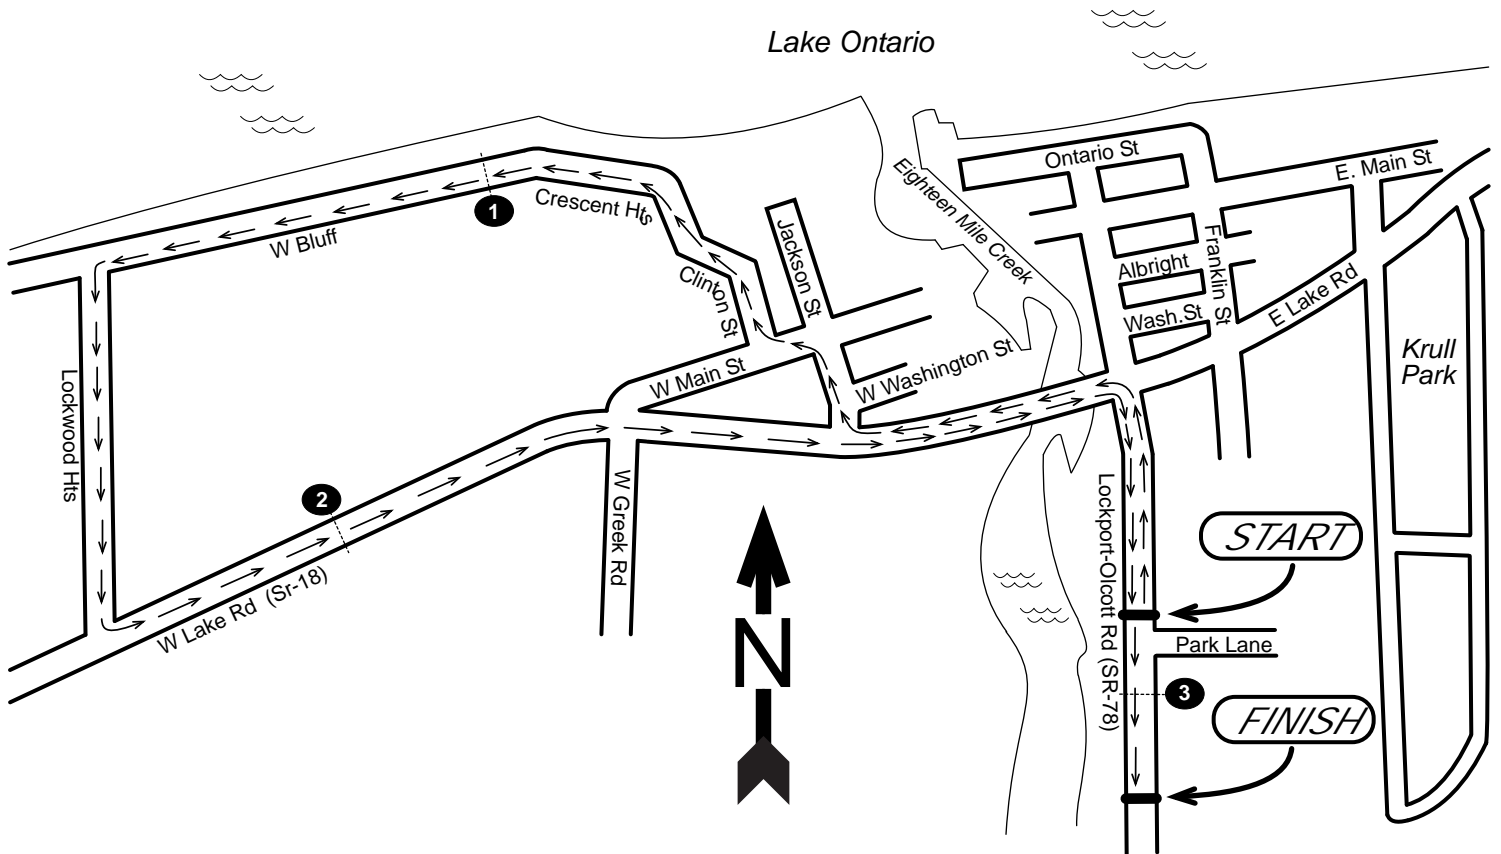

## Olcott, NY

### Certified Course NY15003JJ

Effective: 1/20/2015  
Through: 12/31/2025

Distance: 5 Km  
Measured by Jeff John  
January 18, 2015  
Calibration: Laborers Way

### Mile Splits

**START** 1653 Lockport-Olcott Rd, and 10' north of Park Lane, and 12' 6" south of yellow caution sign "700 FEET AHEAD", and 18' north of manhole cover "SANITARY SEWER".

**1 Mile** Mid-driveway of 5677 W Bluff and 82.5 feet past (west of) Pole # NG 5684.

**2 Mile** 5646 W Lake Rd, and at Pole # NG 5564.

**3 Mile** 1662 Lockport-Olcott Rd, and 14' south of Pole # 1660.

**FINISH** 1691 Lockport-Olcott Rd at NW corner of the Olcott Fire House driveway, and at the north edge of steel sewer grate, and 2' south of Pole # NM 1690.