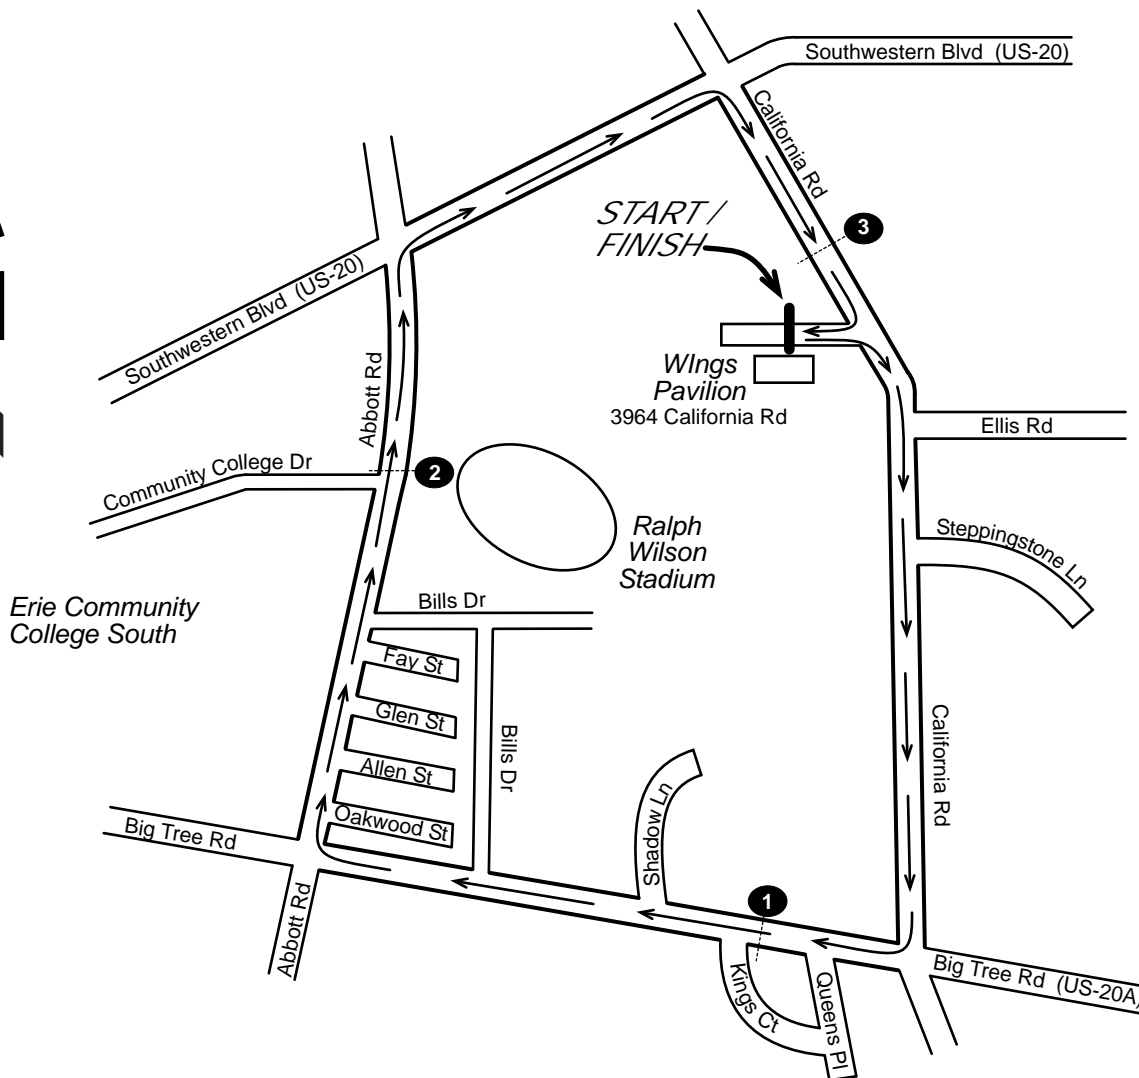

## Orchard Park, NY

Certified Course

NY13116JG

Effective 9/16/2013  
through 12/31/2023

Measured by Jeff John  
*BuffaloRunners.com*  
September 13, 2013

Distance: 5Km  
Calibration: NY12130JG

### Mile Splits

- START** 220 feet into the Wings Pavilion driveway, 8 feet east of the main pavilion structure.
- 1 MILE** 5490 Big Tree Rd and 35 feet before (east of) Pole # NYT 371, and before Kings Ct.
- 2 MILE** On Abbott Rd in line with the north edge of Community College Dr and 24 feet before (south of) Pole # NYSEG 826 / 90.
- 3 MILE** At 3490 California Rd, mid-driveway.
- FINISH** Same as start.