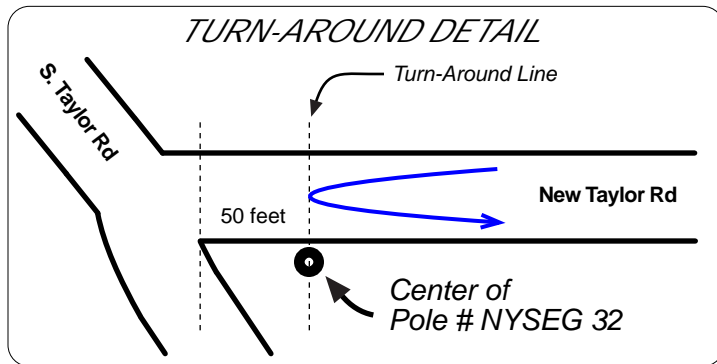

## Orchard Park, NY

USATF Certificate  
**NY12301JJ**

Effective: 11/15/2022  
Through: 12/31/2022

Measured by Jeff John  
*BuffaloRunners.com*

Original Measure: November 12, 2012  
as NY12143JG

Alternate Start Measured: November 10, 2022

Calibration Course: ECCS, NY12130JG

This course was measured using the full width of the road and the Shortest Possible Route (SPR).

### MILE SPLITS

**START** On the north edge of the Jubilee/Rite Aid plaza property adjacent the north edge of the grocery store bldg and 32' 4" east of the loading dock bollards and 97' east of the fence at the west edge of the plaza property.

**1 MILE** At 28 Burbank Dr, 27' past the grate on east side of road.

**Turn-Around** On New Taylor Rd, exactly at center of Pole # NYSEG 32 and 50 feet from intersect with S. Taylor Rd.

**2 MILE** At 4166 Liberty Dr, 18' past grate, and before Emerson Dr.