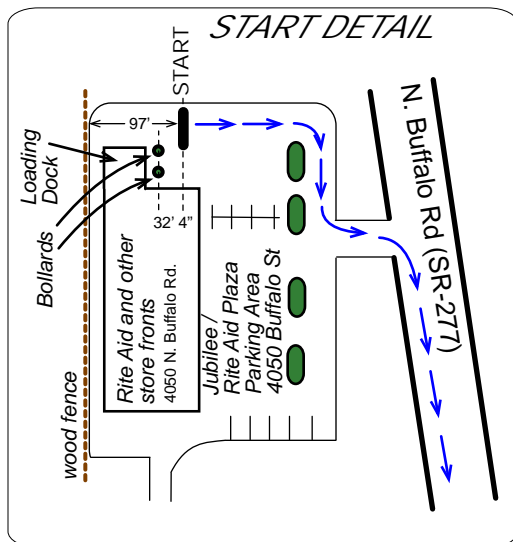

## Orchard Park, NY

USATF Certificate  
**NY12301JJ**

Effective: 11/15/2022  
Through: 12/31/2022

Measured by Jeff John  
*BuffaloRunners.com*

Original Measure: November 12, 2012  
as NY12143JG

Alternate Start Measured: November 10, 2022

Calibration Course: ECCS, NY12130JG

This course was measured using the full width of the road and the Shortest Possible Route (SPR).

### MILE SPLITS

**START** On the north edge of the Jubilee/Rite Aid plaza property adjacent the north edge of the grocery store bldg and 32' 4" east of the loading dock bollards and 97' east of the fence at the west edge of the plaza property.

**FINISH** Near 4190 N. Buffalo Rd, 61' before (south of) Princeton Place and 5' before Pole # 28, and 3' past the drainage grate.