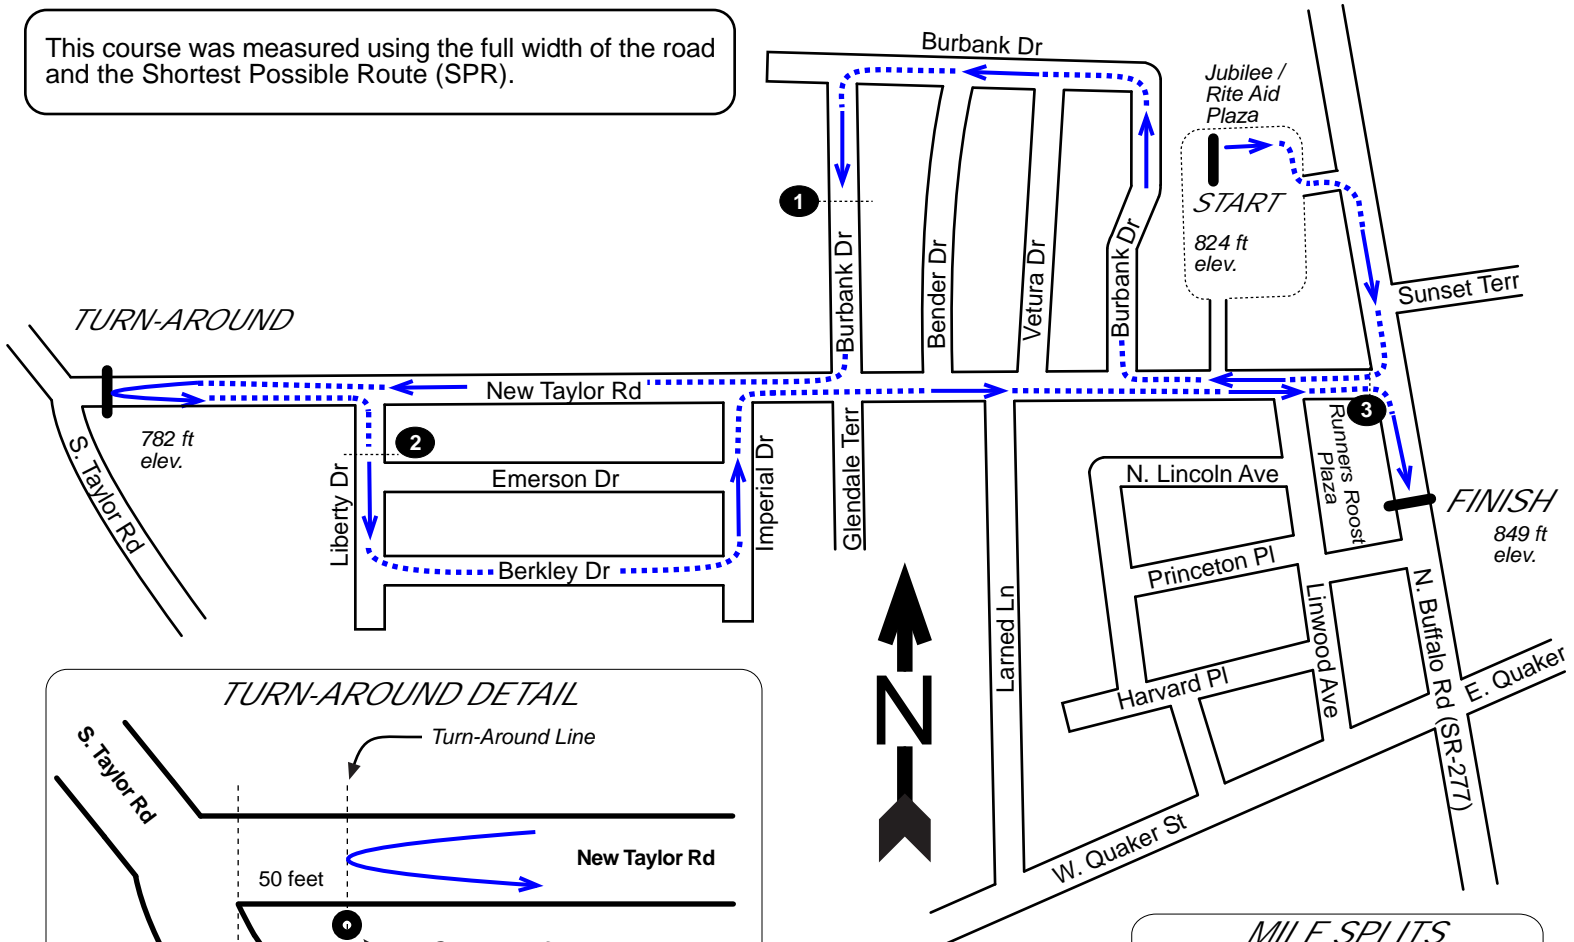

Calibration Course: ECCS, NY12130JG

This course was measured using the full width of the road and the Shortest Possible Route (SPR).

### MILE SPLITS

**START** On the north edge of the Jubilee/Rite Aid plaza property adjacent the north edge of the grocery store bldg and 32' 4" east of the loading dock bollards and 97' east of the fence at the west edge of the plaza property.

**1 MILE** At 28 Burbank Dr, 27' past the grate on east side of road.

**Turn-Around** On New Taylor Rd, exactly at center of Pole # NYSEG 32 and 50 feet from intersect with S. Taylor Rd.

**2 MILE** At 4166 Liberty Dr, 18' past grate, and before Emerson Dr.

**FINISH** Near 4190 N. Buffalo Rd, 61' before (south of) Princeton Place and 5' before Pole # 28, and 3' past the drainage grate.