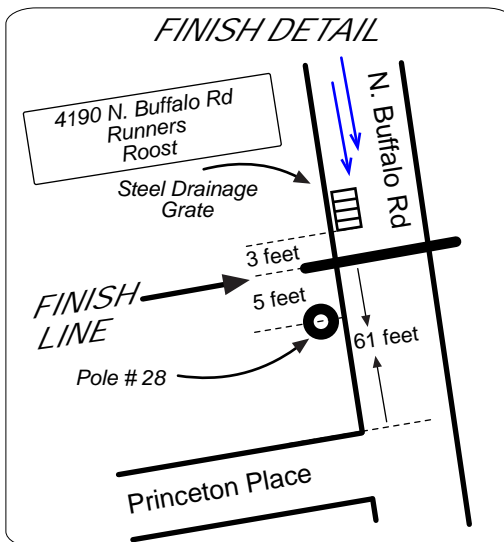

Calibration Course: ECCS, NY12130JG

This course was measured using the full width of the road and the Shortest Possible Route (SPR).

### MILE SPLITS

**START** On the north edge of the Jubilee/Rite Aid plaza property adjacent the north edge of the grocery store bldg and 32' 4" east of the loading dock bollards and 97' east of the fence at the west edge of the plaza property.

**1 MILE** At 28 Burbank Dr, 27' past the grate on east side of road.

**Turn-Around** On New Taylor Rd, exactly at center of Pole # NYSEG 32 and 50 feet from intersect with S. Taylor Rd.

**2 MILE** At 4166 Liberty Dr, 18' past grate, and before Emerson Dr.

**FINISH** Near 4190 N. Buffalo Rd, 61' before (south of) Princeton Place and 5' before Pole # 28, and 3' past the drainage grate.