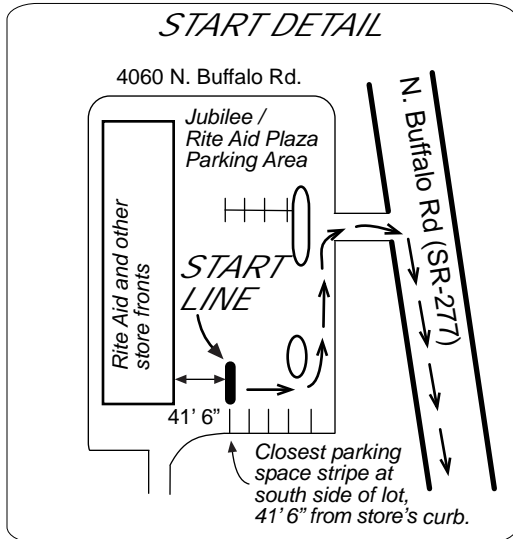

## Orchard Park, NY

Measured by Jeff John  
*BuffaloRunners.com*  
 November 12, 2012  
 Calibration Course: ECCS, NY12130JG

- MILE SPLITS**
- START** In the Jubilee/Rite Aid plaza parking lot, south side, at the first parking space stripe, 41' 6" east of Rite Aid curb.
  - 1 MILE** At 28 Burbank Dr, 27' past the grate on east side of road.
  - Turn-Around** On New Taylor Rd, exactly at center of Pole # NYSEG 32 and 50 feet from intersect with S. Taylor Rd.
  - 2 MILE** At 4166 Liberty Dr, 18' past grate, and before Emerson Dr.
  - 3 MILE** On New Taylor Rd, 2' before x-walk at intersect with N. Buffalo Rd.
  - FINISH** Near 4190 N. Buffalo Rd, 61' before (south of) Princeton Place and 5' before Pole # 28, and 3' past the drainage grate.