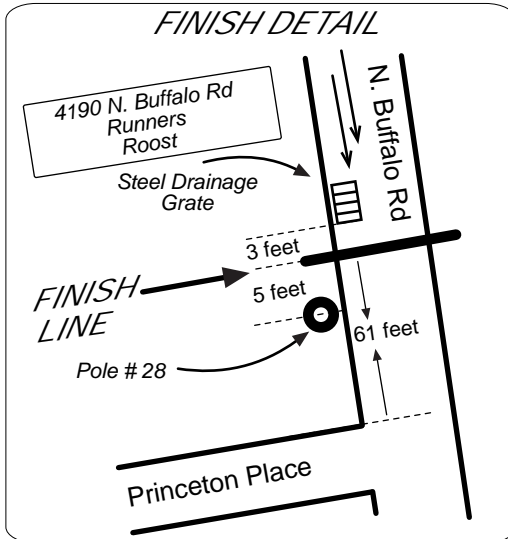

## Orchard Park, NY

Measured by Jeff John  
*BuffaloRunners.com*  
 November 12, 2012  
 Calibration Course: ECCS, NY12130JG

- MILE SPLITS**
- START** In the Jubilee/Rite Aid plaza parking lot, south side, at the first parking space stripe, 41' 6" east of Rite Aid curb.
  - 1 MILE** At 28 Burbank Dr, 27' past the grate on east side of road.
  - Turn-Around** On New Taylor Rd, exactly at center of Pole # NYSEG 32 and 50 feet from intersect with S. Taylor Rd.
  - 2 MILE** At 4166 Liberty Dr, 18' past grate, and before Emerson Dr.
  - 3 MILE** On New Taylor Rd, 2' before x-walk at intersect with N. Buffalo Rd.
  - FINISH** Near 4190 N. Buffalo Rd, 61' before (south of) Princeton Place and 5' before Pole # 28, and 3' past the drainage grate.