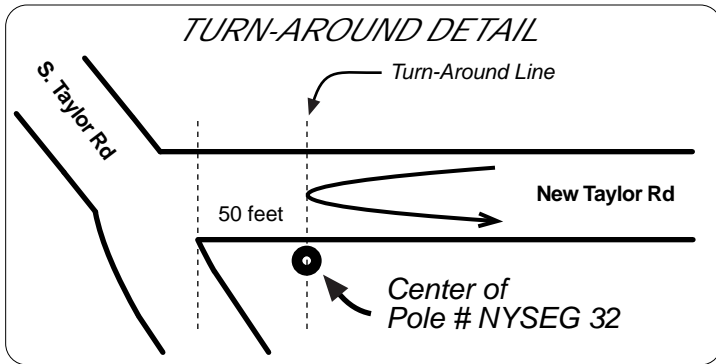

## Orchard Park, NY

Measured by Jeff John  
*BuffaloRunners.com*  
 November 12, 2012  
 Calibration Course: ECCS, NY12130JG

- MILE SPLITS**
- START** In the Jubilee/Rite Aid plaza parking lot, south side, at the first parking space stripe, 41' 6" east of Rite Aid curb.
  - 1 MILE** At 28 Burbank Dr, 27' past the grate on east side of road.
  - Turn-Around** On New Taylor Rd, exactly at center of Pole # NYSEG 32 and 50 feet from intersect with S. Taylor Rd.
  - 2 MILE** At 4166 Liberty Dr, 18' past grate, and before Emerson Dr.
  - 3 MILE** On New Taylor Rd, 2' before x-walk at intersect with N. Buffalo Rd.
  - FINISH** Near 4190 N. Buffalo Rd, 61' before (south of) Princeton Place and 5' before Pole # 28, and 3' past the drainage grate.