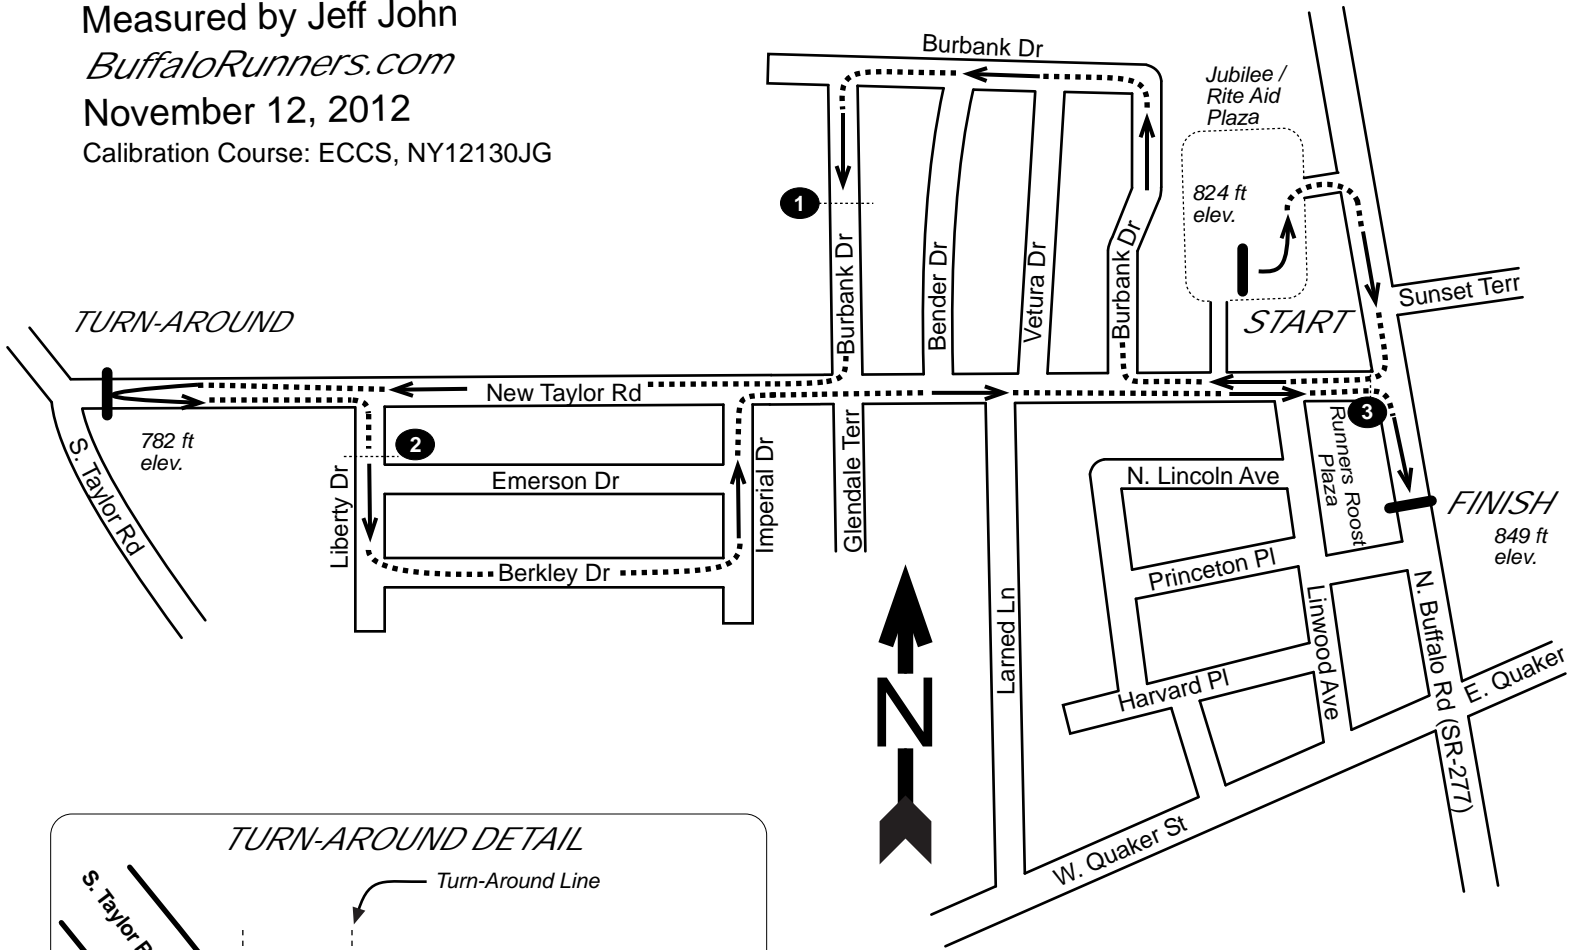

## Orchard Park, NY

Measured by Jeff John  
*BuffaloRunners.com*  
 November 12, 2012  
 Calibration Course: ECCS, NY12130JG

- MILE SPLITS**
- START** In the Jubilee/Rite Aid plaza parking lot, south side, at the first parking space stripe, 41' 6" east of Rite Aid curb.
  - 1 MILE** At 28 Burbank Dr, 27' past the grate on east side of road.
  - Turn-Around** On New Taylor Rd, exactly at center of Pole # NYSEG 32 and 50 feet from intersect with S. Taylor Rd.
  - 2 MILE** At 4166 Liberty Dr, 18' past grate, and before Emerson Dr.
  - 3 MILE** On New Taylor Rd, 2' before x-walk at intersect with N. Buffalo Rd.
  - FINISH** Near 4190 N. Buffalo Rd, 61' before (south of) Princeton Place and 5' before Pole # 28, and 3' past the drainage grate.