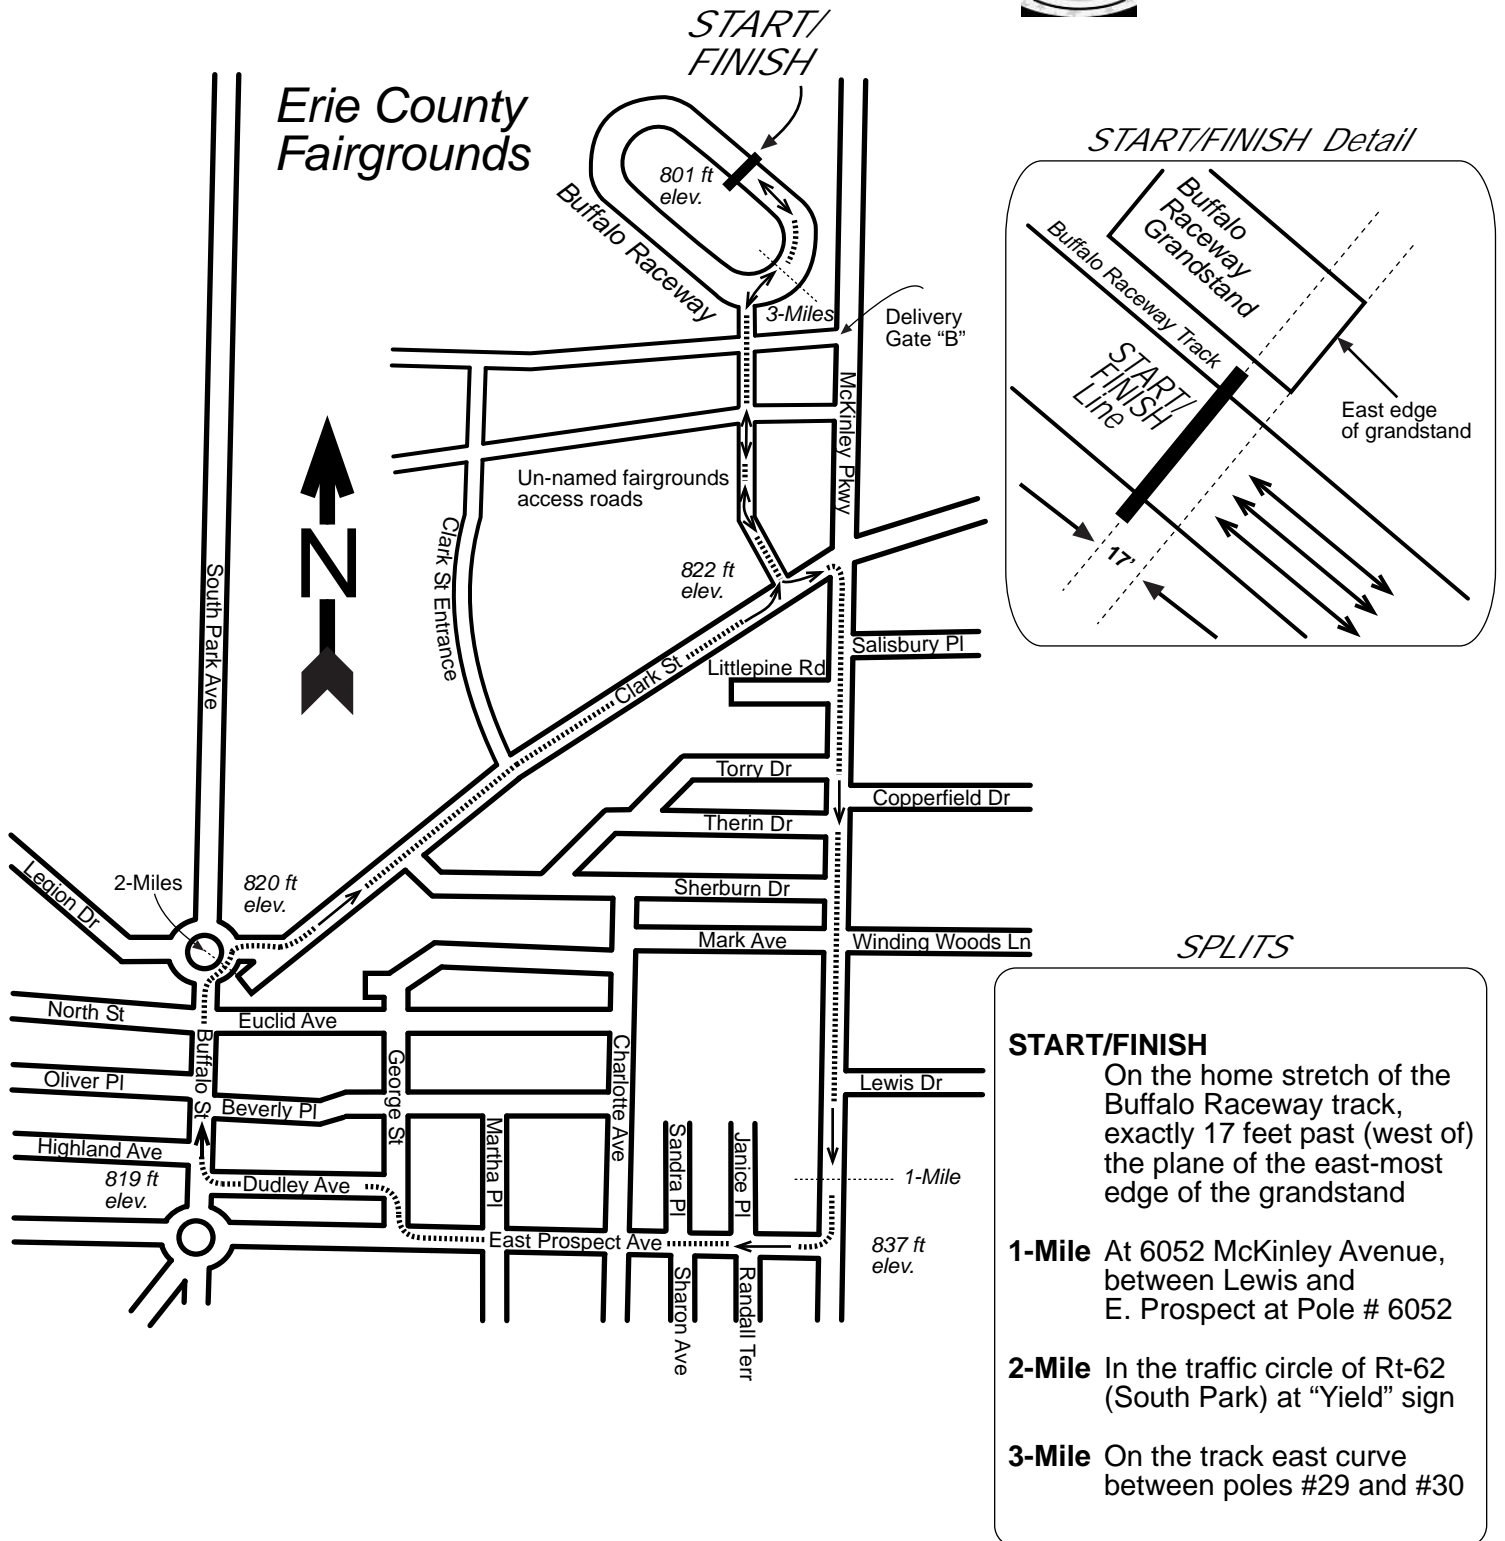

Erie County Fair 5K

Hamburg, NY

Date Measured: April 9, 2012
 Measured By: Jeff John
 Calibration Course: NY06033JG

Certified Course

NY12046JG
 Effective: 4/26/2012
 through 12/31/2022

- SPLITS**
- START/FINISH**
 On the home stretch of the Buffalo Raceway track, exactly 17 feet past (west of) the plane of the east-most edge of the grandstand
 - 1-Mile** At 6052 McKinley Avenue, between Lewis and E. Prospect at Pole # 6052
 - 2-Mile** In the traffic circle of Rt-62 (South Park) at "Yield" sign
 - 3-Mile** On the track east curve between poles #29 and #30