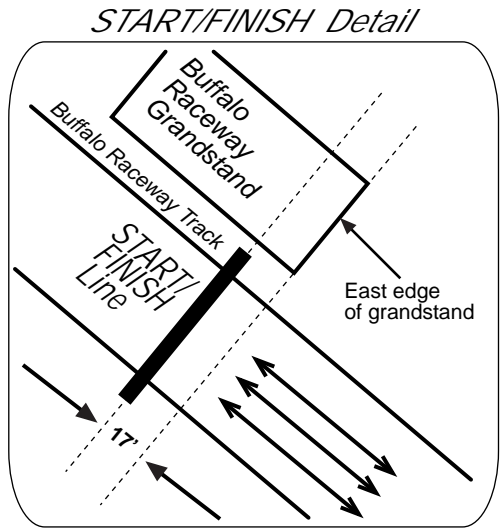

Erie County Fair 5K

Hamburg, NY

Date Measured: April 9, 2012
 Measured By: Jeff John
 Calibration Course: NY06033JG

Certified Course

NY12046JG
 Effective: 4/26/2012
 through 12/31/2022

- SPLITS**
- START/FINISH**
 On the home stretch of the Buffalo Raceway track, exactly 17 feet past (west of) the plane of the east-most edge of the grandstand
 - 1-Mile** At 6052 McKinley Avenue, between Lewis and E. Prospect at Pole # 6052
 - 2-Mile** In the traffic circle of Rt-62 (South Park) at "Yield" sign
 - 3-Mile** On the track east curve between poles #29 and #30