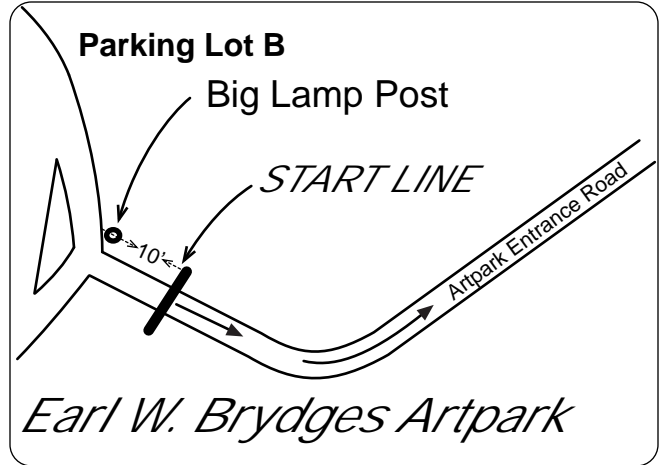

Start Area Detail