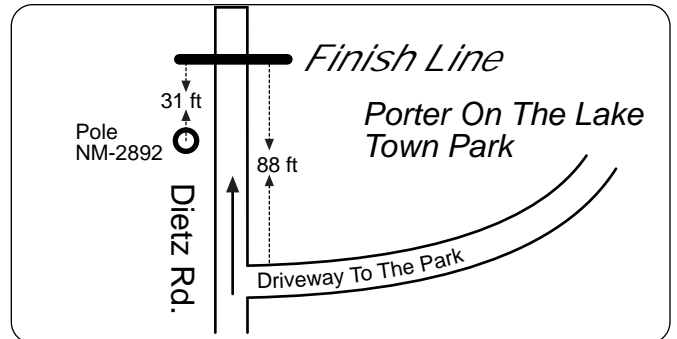

Finish Area Detail