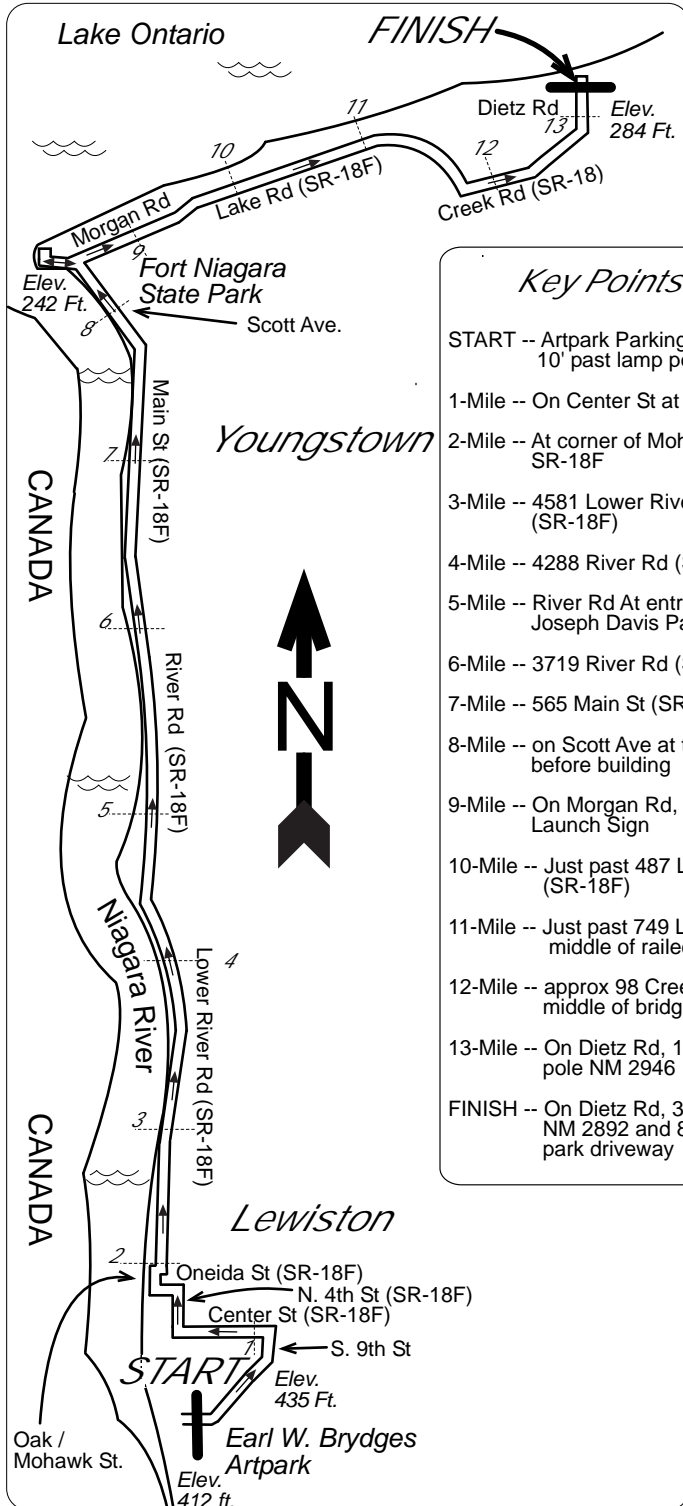

# Hospice Dash Half Marathon

## Lewiston to Youngstown, New York

Measured by Jeff John  
August 16, 2011

Runners may have use of entire road surface.  
Calibration course: Fort Niagara State Park 1000 ft.

### Route Overview

### Finish Area Detail