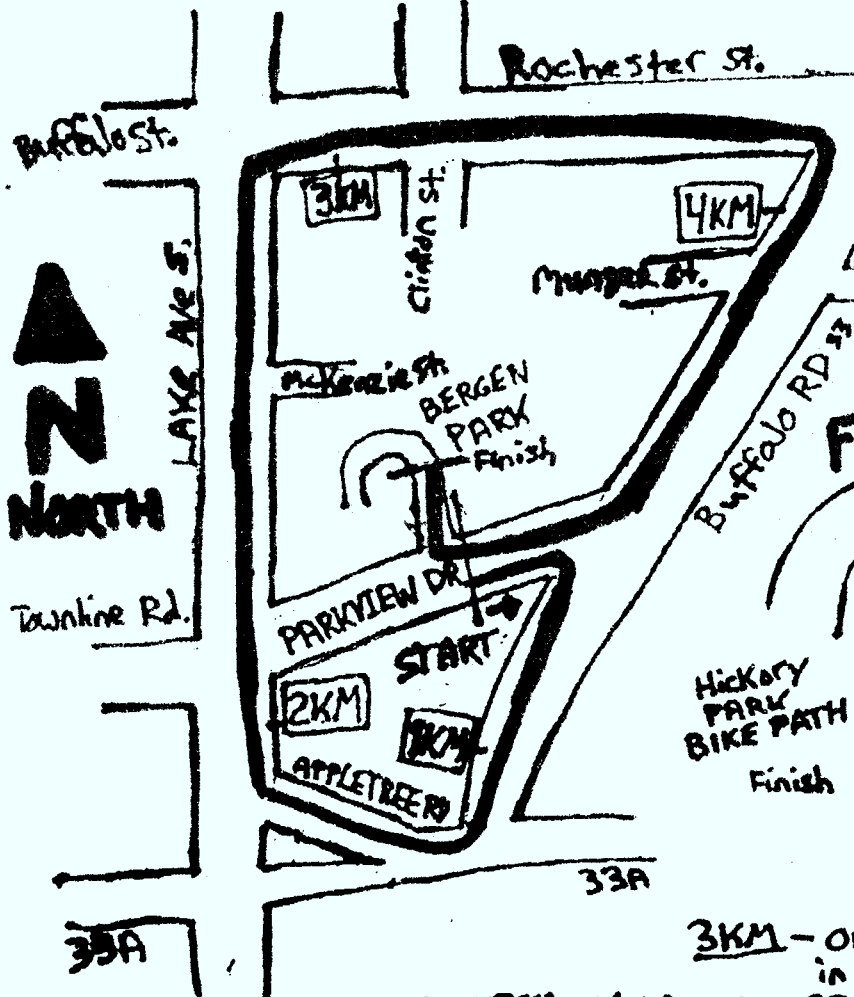

## START DETAIL

BERGEN 5K MARKED in 5KM Splits  
All reference measurement points  
are to the PK NAIL.

1KM - on Buffalo RD in front of  
Building # 9210  
23 SE of Pole NE8257

2KM - on S. LAKE AVE 7 ft south  
of mailbox # 69.

4KM - on Buffalo RD  
19 ft south of 33W sign  
in front of St. Brigid's  
Cemetery

Finish

Hickory  
Park  
BIKE PATH  
Finish

FINISH - 56.6 ft north  
of Pole Nail  
31 ft south of corner of the Park asphalt.  
28.6 ft west of mailbox #10.

3KM - on Rochester St.  
in front of Building #10

Buffalo St.

LAKES AVE S.

Townline Rd.

33A