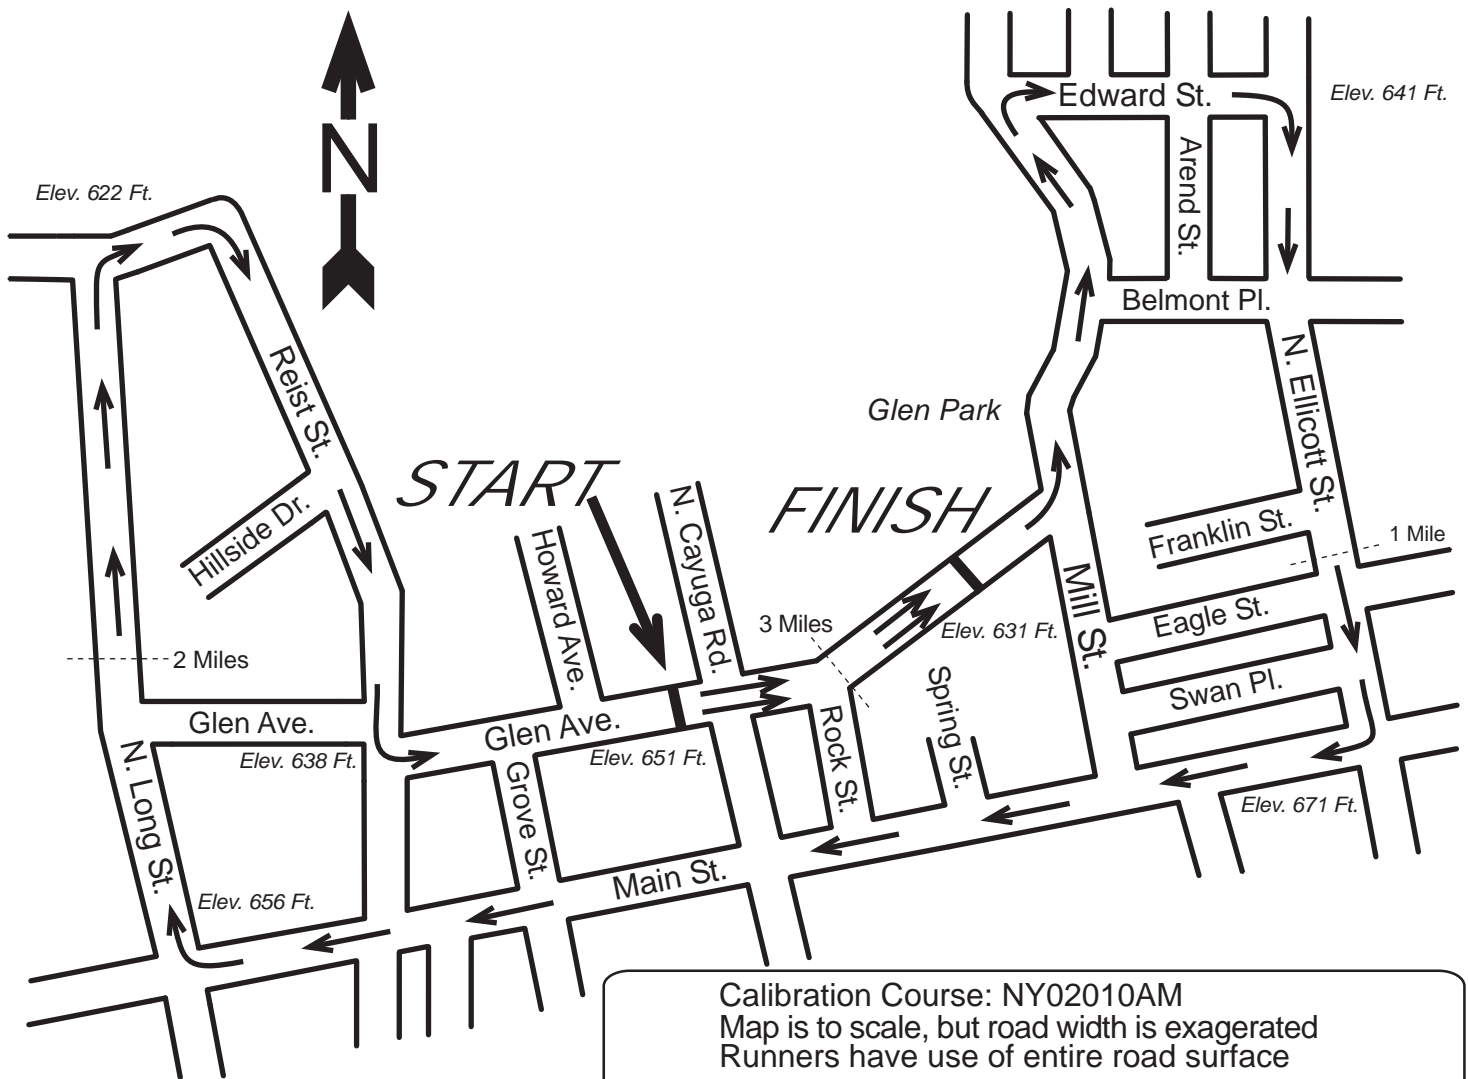

SSPP Charge of the Knights 5K Williamsville, NY

Measured By: Jeff John

Date of Measurement: April 24, 2011

Calibration Course: NY02010AM
 Map is to scale, but road width is exaggerated
 Runners have use of entire road surface

START: On Glen Ave at Pole NG 184
1 Mile: On N. Ellicott St., 21' before Pole NG 49
2 Mile: On N. Long St., 7' past Pole NG 100
3 Mile: On Glen Ave., 30' past Pole NG 218
FINISH: On Glen Ave., 24' past Pole NG 273