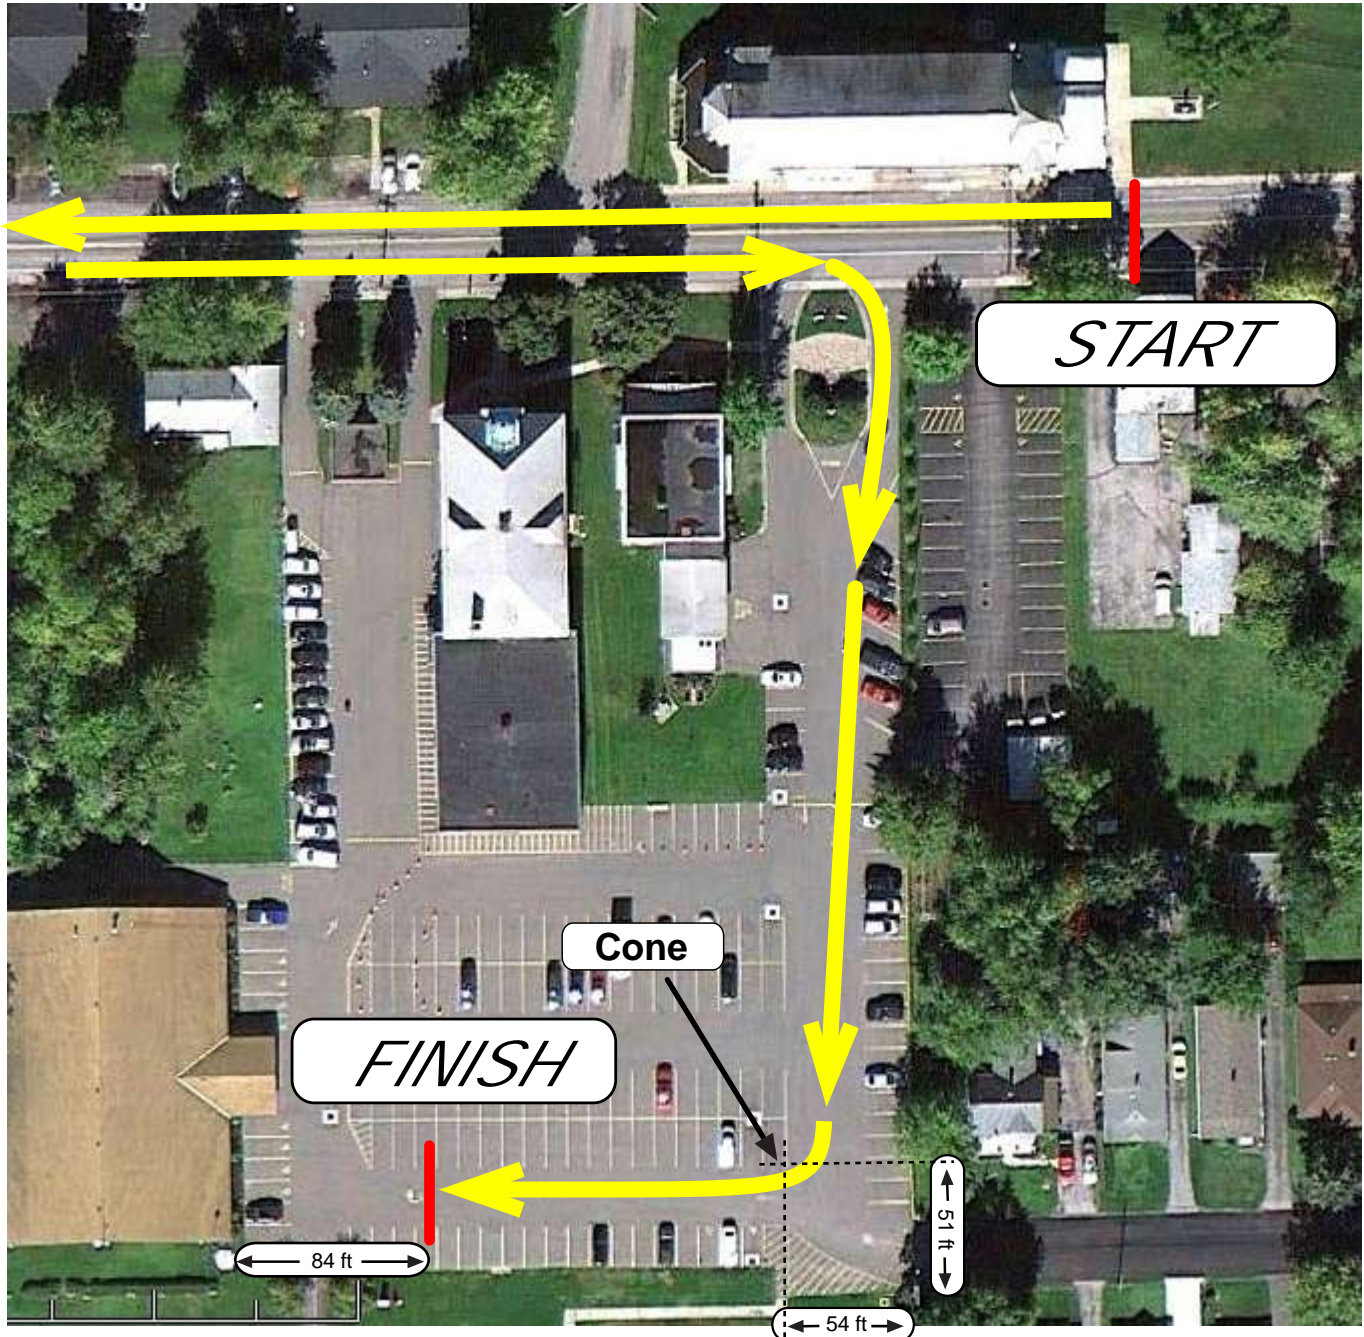

14 Holy Helpers School 5K

START and FINISH locations
Measured March 9, 2013

START LINE At 1365 Indian Church Rd, 52' 9" past (west of) Pole # NYT 1371 and 3' before the west edge of the building at 1365 Indian Church.

FINISH LINE In the parking lot behind the school, 84' east of the east edge of the large building on the south-west corner, in south-most driving lane.

TRAFFIC CONE all runners must run outside the boundary formed by a traffic safety cone to be placed exactly 51' north of the southern edge of the parking lot (as measured within 50' of the east edge of the lot) and 54' west of the eastern edge of the parking lot.