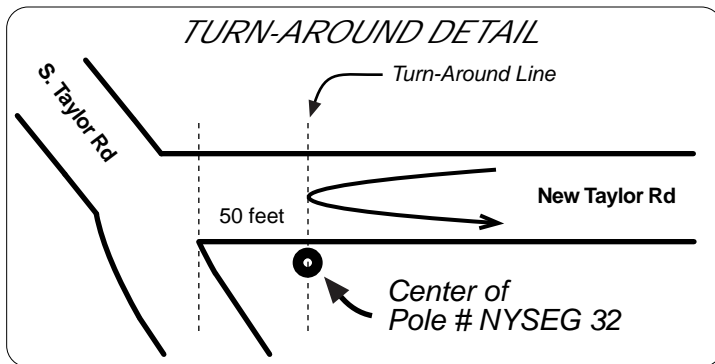

## Orchard Park, NY

Measured by Jeff John

*BuffaloRunners.com*

November 12, 2012

Calibration Course: ECCS, NY12130JG

### MILE SPLITS

- START** In the Jubilee/Rite Aid plaza parking lot, south side, at the first parking space stripe, 41' 6" east of Rite Aid curb.
- 1 MILE** At 28 Burbank Dr, 27' past the grate on east side of road.
- Turn-Around** On New Taylor Rd, exactly at center of Pole # NYSEG 32 and 50 feet from intersect with S. Taylor Rd.
- 2 MILE** At 4166 Liberty Dr, 18' past grate, and before Emerson Dr.
- 3 MILE** On New Taylor Rd, 2' before x-walk at intersect with N. Buffalo Rd.
- FINISH** Near 4190 N. Buffalo Rd, 61' before (south of) Princeton Place and 5' before Pole # 28, and 3' past the drainage grate.