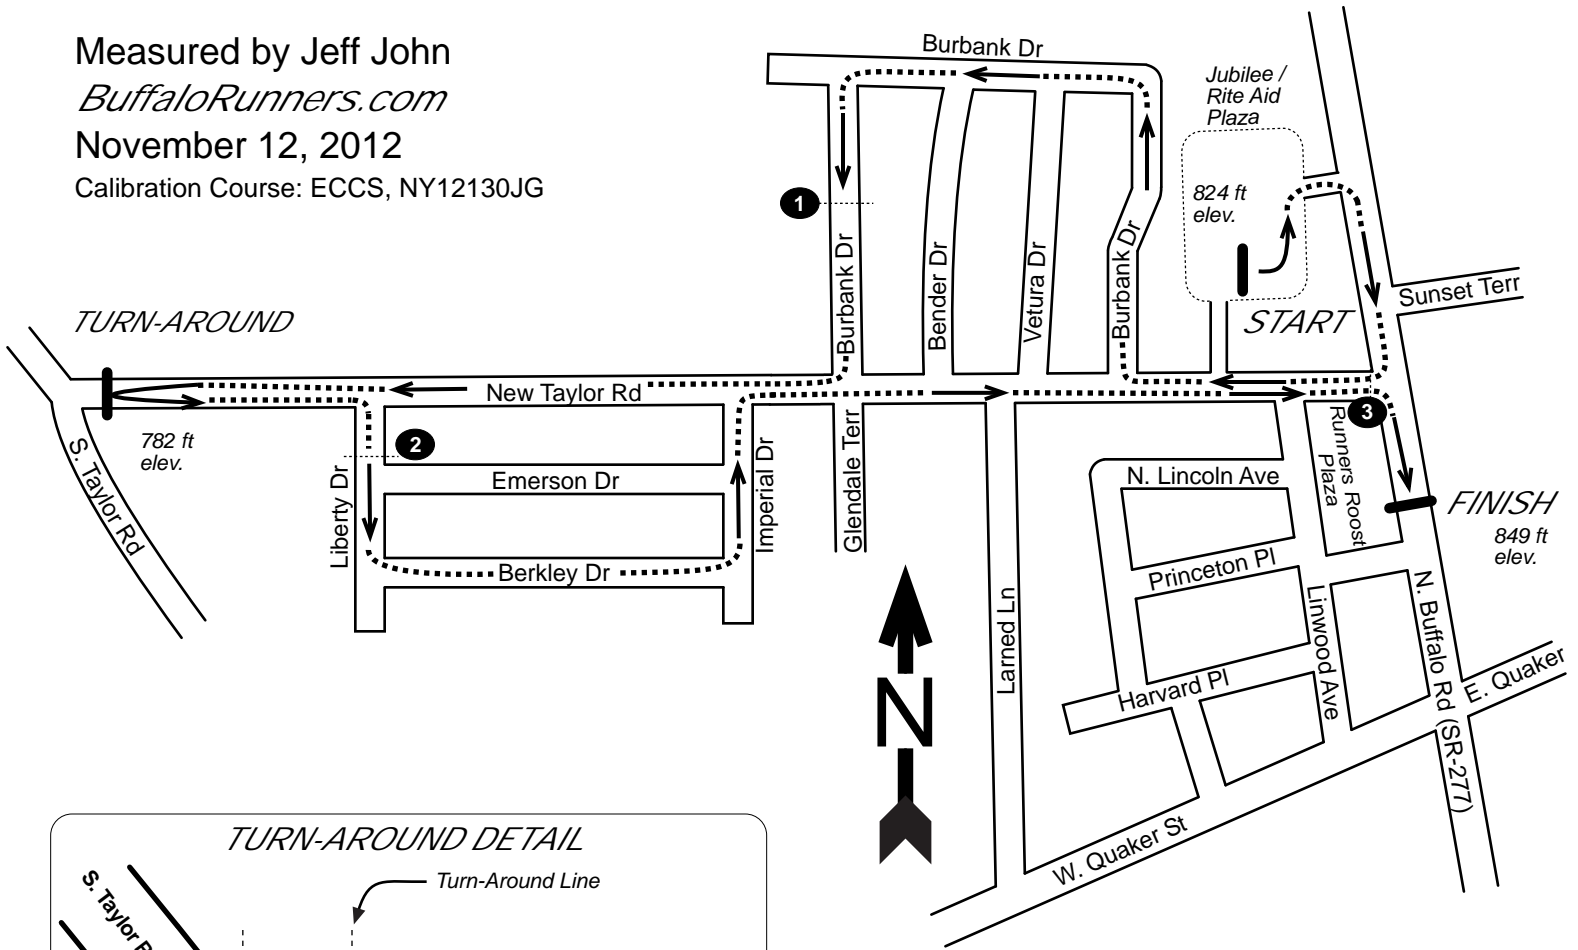

## Orchard Park, NY

Measured by Jeff John

*BuffaloRunners.com*

November 12, 2012

Calibration Course: ECCS, NY12130JG

### MILE SPLITS

- START** In the Jubilee/Rite Aid plaza parking lot, south side, at the first parking space stripe, 41' 6" east of Rite Aid curb.
- 1 MILE** At 28 Burbank Dr, 27' past the grate on east side of road.
- Turn-Around** On New Taylor Rd, exactly at center of Pole # NYSEG 32 and 50 feet from intersect with S. Taylor Rd.
- 2 MILE** At 4166 Liberty Dr, 18' past grate, and before Emerson Dr.
- 3 MILE** On New Taylor Rd, 2' before x-walk at intersect with N. Buffalo Rd.
- FINISH** Near 4190 N. Buffalo Rd, 61' before (south of) Princeton Place and 5' before Pole # 28, and 3' past the drainage grate.