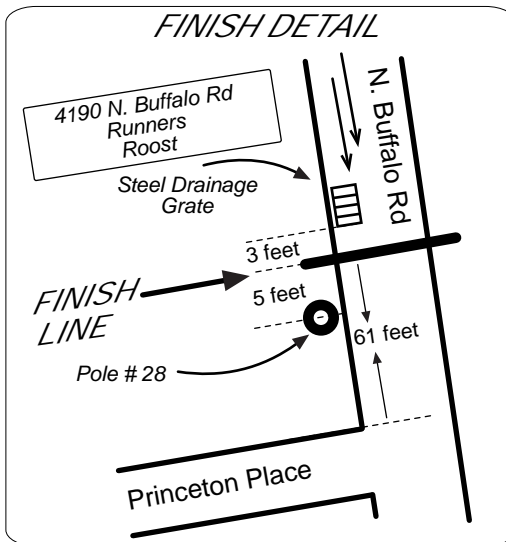

## Orchard Park, NY

Measured by Jeff John

*BuffaloRunners.com*

November 12, 2012

Calibration Course: ECCS, NY12130JG

### MILE SPLITS

- START** In the Jubilee/Rite Aid plaza parking lot, south side, at the first parking space stripe, 41' 6" east of Rite Aid curb.
- 1 MILE** At 28 Burbank Dr, 27' past the grate on east side of road.
- Turn-Around** On New Taylor Rd, exactly at center of Pole # NYSEG 32 and 50 feet from intersect with S. Taylor Rd.
- 2 MILE** At 4166 Liberty Dr, 18' past grate, and before Emerson Dr.
- 3 MILE** On New Taylor Rd, 2' before x-walk at intersect with N. Buffalo Rd.
- FINISH** Near 4190 N. Buffalo Rd, 61' before (south of) Princeton Place and 5' before Pole # 28, and 3' past the drainage grate.