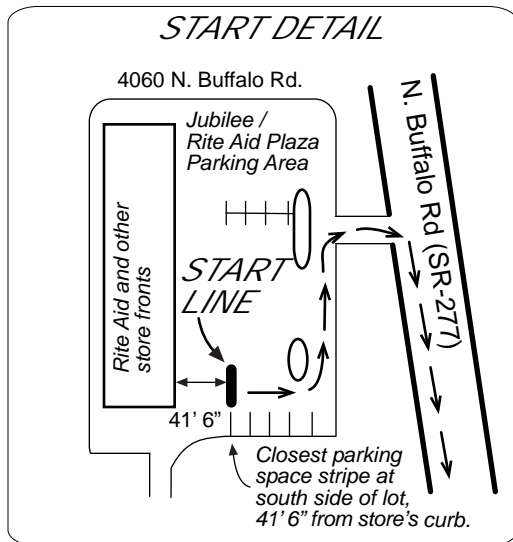

## Orchard Park, NY

Measured by Jeff John

*BuffaloRunners.com*

November 12, 2012

Calibration Course: ECCS, NY12130JG

### MILE SPLITS

- START** In the Jubilee/Rite Aid plaza parking lot, south side, at the first parking space stripe, 41' 6" east of Rite Aid curb.
- 1 MILE** At 28 Burbank Dr, 27' past the grate on east side of road.
- Turn-Around** On New Taylor Rd, exactly at center of Pole # NYSEG 32 and 50 feet from intersect with S. Taylor Rd.
- 2 MILE** At 4166 Liberty Dr, 18' past grate, and before Emerson Dr.
- 3 MILE** On New Taylor Rd, 2' before x-walk at intersect with N. Buffalo Rd.
- FINISH** Near 4190 N. Buffalo Rd, 61' before (south of) Princeton Place and 5' before Pole # 28, and 3' past the drainage grate.