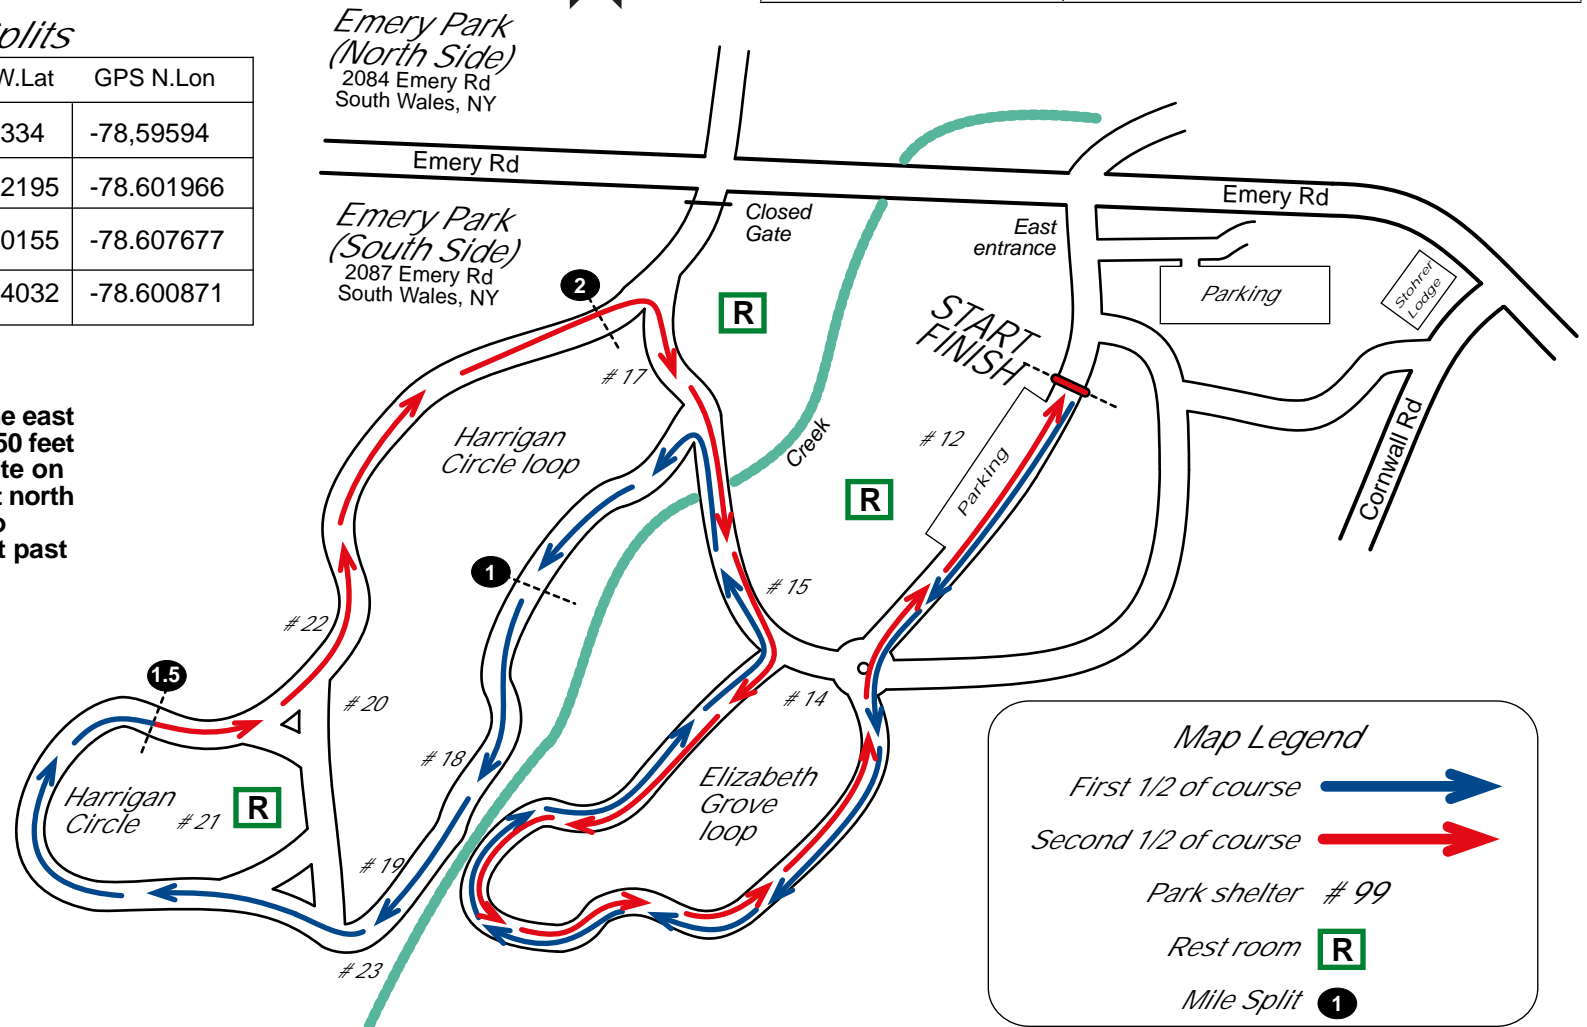

Emery Park - South 3 Miles

South Wales, NY

Course Distance:	3 Miles
Date Measured:	March 22, 2022
Measured By:	Jeff John <i>BuffaloRunners.com</i>
Calibration Course:	NY15045JJ
Notes:	This course was measured using the full width of the road and the Shortest Possible Route (SPR).

Mile Splits

Location	GPS W.Lat	GPS N.Lon
<i>Start/Finish</i>	42.71334	-78.59594
<i>1 Mile</i>	42.712195	-78.601966
<i>1.5 Mile (half way)</i>	42.710155	-78.607677
<i>2 Mile</i>	42.714032	-78.600871

Start/Finish is located on the east entrance road, and exactly 50 feet north of steel drainage grate on right side of road, and 180 ft north of intersection with road to Stohrer's Lodge, and 588 ft past (south of) Emery Rd.

Map Legend	
First 1/2 of course	
Second 1/2 of course	
Park shelter # 99	
Rest room	
Mile Split	