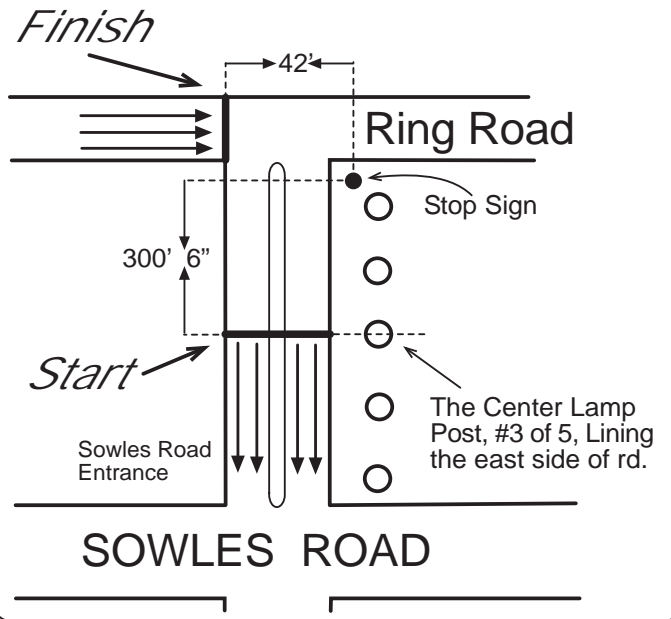

Hilbert College 5K

Hamburg, NY

Start and Finish Area Detail

Measured by
JEFF JOHN
NOV 22, 2009

MAP NOTES:

Runners have use of entire road.
Maps not to scale.
Calibration Course: NY06033JG

START: Exactly in line with the center of the middle lamp post (#3 of 5 posts) that line the east side of the Sowles Rd entrance to the campus.

FINISH: On the Ring Road exactly in line with the west edge of the Sowles Road exit road.

1-MILE: Mailbox of 4365 Rushford
2-MILE: Mailbox of 5148 Fairgrounds
3-MILE: West edge of driveway in front of the McGrath Library on the Ring Road.