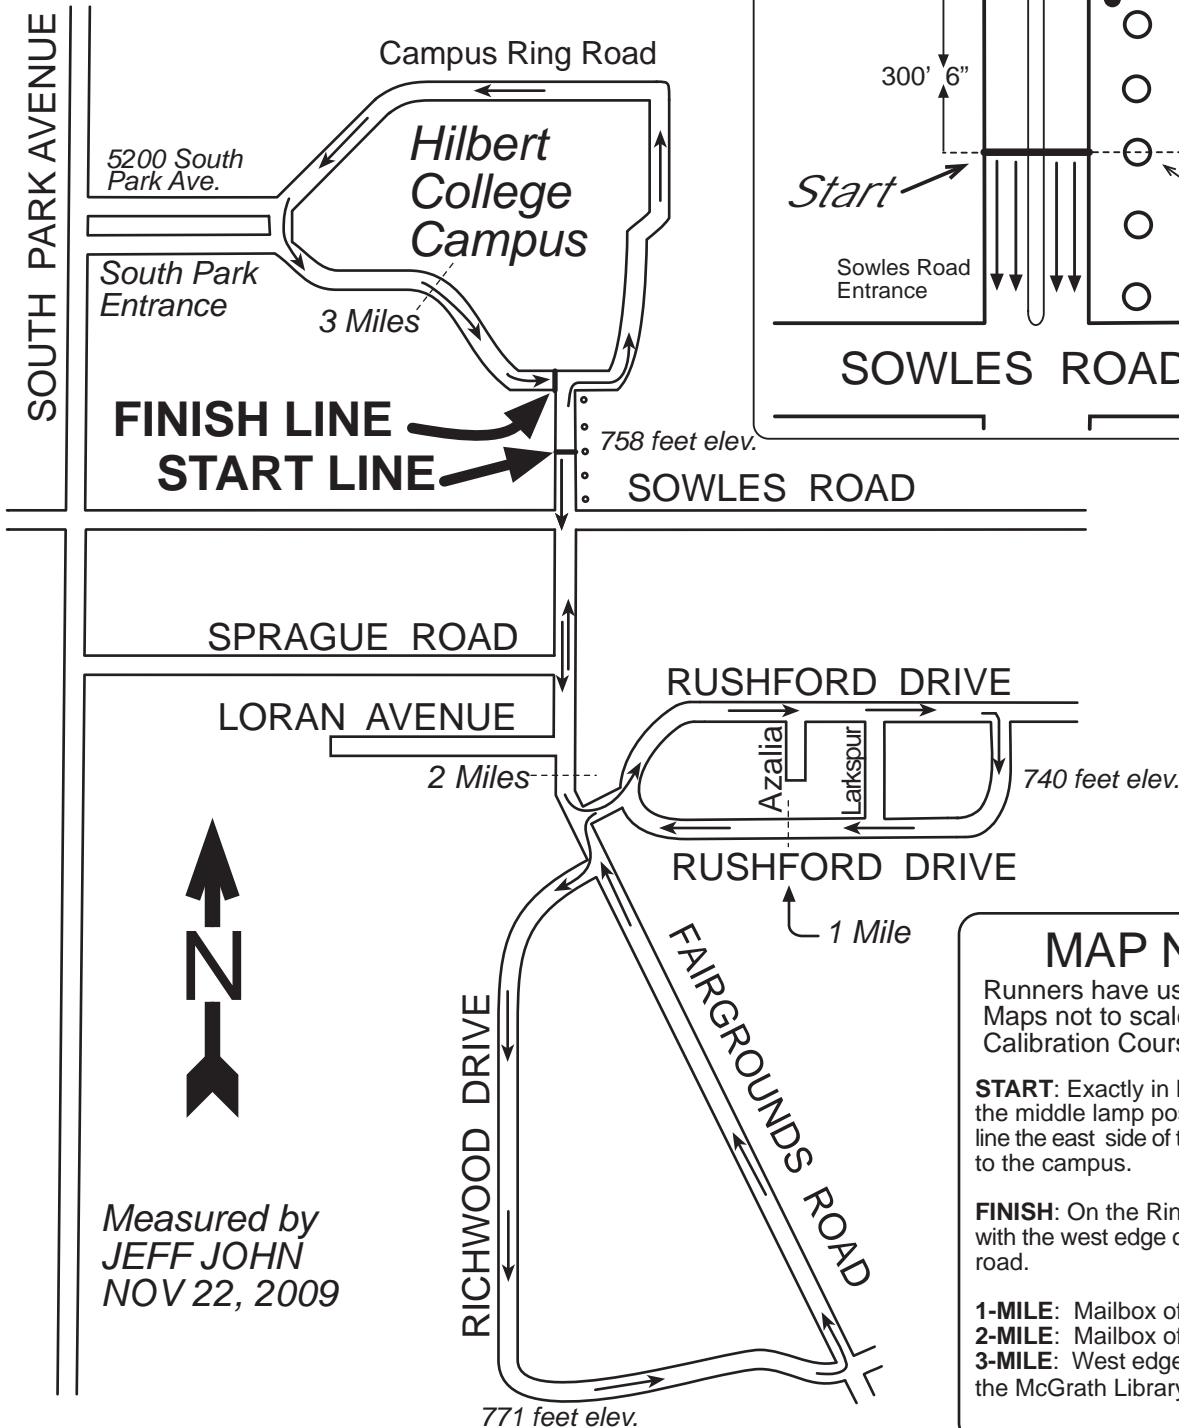

Hilbert College 5K

Hamburg, NY

Start and Finish Area Detail

Measured by
JEFF JOHN
NOV 22, 2009

MAP NOTES:

Runners have use of entire road.
Maps not to scale.
Calibration Course: NY06033JG

START: Exactly in line with the center of the middle lamp post (#3 of 5 posts) that line the east side of the Sowles Rd entrance to the campus.

FINISH: On the Ring Road exactly in line with the west edge of the Sowles Road exit road.

1-MILE: Mailbox of 4365 Rushford
2-MILE: Mailbox of 5148 Fairgrounds
3-MILE: West edge of driveway in front of the McGrath Library on the Ring Road.