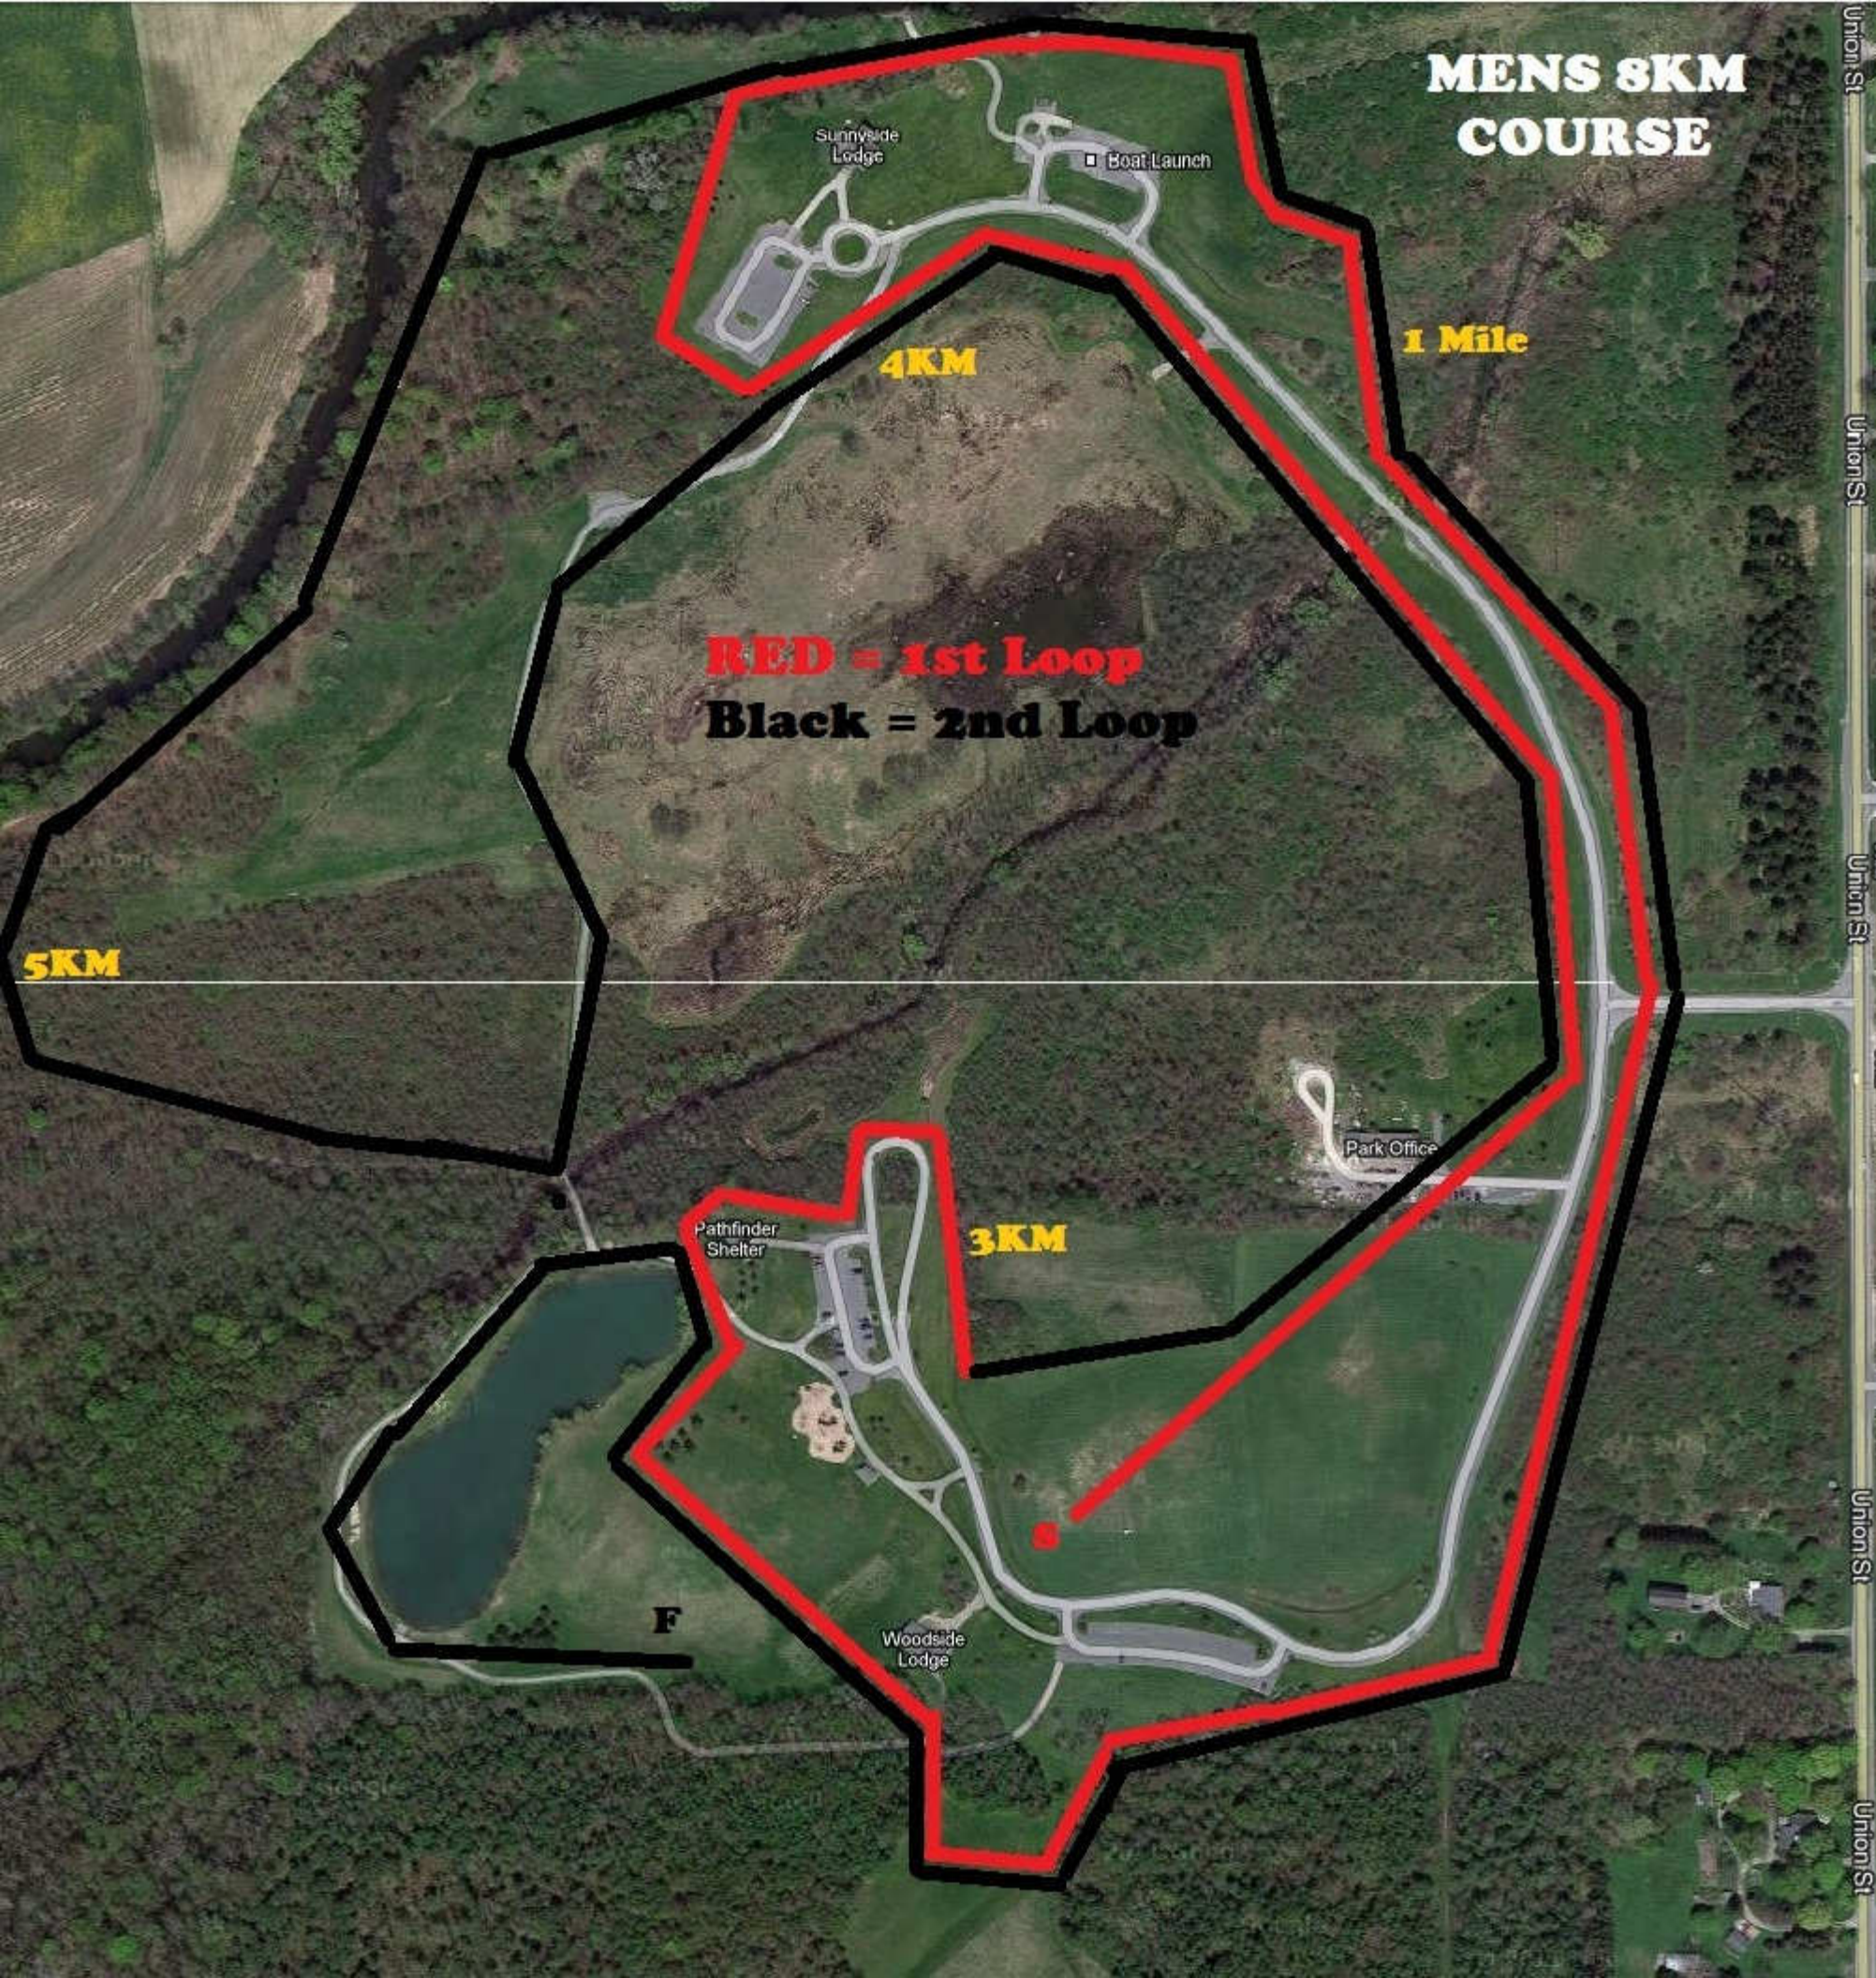

MENS 8KM COURSE

Sunnyside Lodge

Boat Launch

4KM

1 Mile

RED = 1st Loop

Black = 2nd Loop

5KM

Park Office

Pathfinder Shelter

3KM

F

Woodside Lodge

Union St
Union St
Union St
Union St
Union St